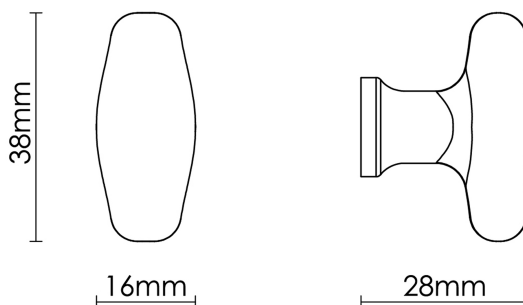

# CROFT

**Product Code:** MC005

**Product Name:** Mineral Cabinet Knob - Tiger's Eye Gloss

**Description:** The Mineral knob is the perfect addition for those looking to seamlessly transform and add character to any space.

## Product Information

A limited edition collection, minimum order value applies.

L

38mm

Available in all Croft finishes excluding AGD, AB, AN, AUT, DAB, DAN, DBMA, DORB, IBMA, IBUL, LAB, MBK, ORB, PRL, PB, PBUL, CP, PN, RBMA, SB, SBUL, SC, SN, SMK, TB, ZB,