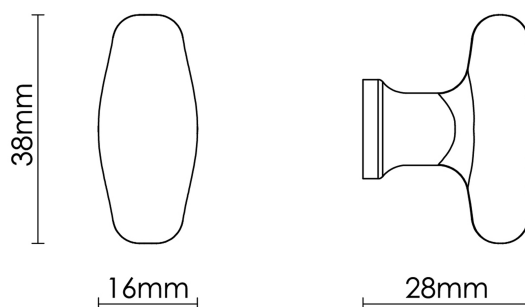

CROFT

Product Code: MC005

Product Name: Mineral Cabinet Knob - Tiger's Eye Gloss

Description: The Mineral knob is the perfect addition for those looking to seamlessly transform and add character to any space.

Shown here in our Tiger's Eye Gloss finish.

Product Information

A limited edition collection, minimum order value applies.

L

38mm

Available in all Croft finishes excluding AGD, AB, AN, AUT, DAB, DAN, DBMA, DORB, IBMA, IBUL, LAB, MBK, ORB, PRL, PB, PBUL, CP, PN, RBMA, SB, SBUL, SC, SN, SMK, TB, ZB,