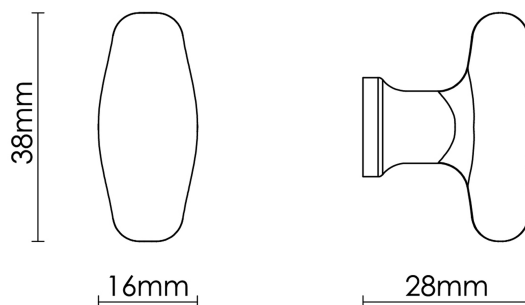

CROFT

Product Code: MC005

Product Name: Mineral Cabinet Knob - Tiger's Eye Gloss

Description: The Mineral knob is the perfect addition for those looking to seamlessly transform and add character to any space.

Shown here in our Tiger Eye Gloss finish.

Product Information

A limited edition collection, minimum order value applies.

L

38mm

Available in all Croft finishes excluding AGD, AB, AN, AUT, DAB, DAN, DBMA, DORB, IBMA, IBUL, LAB, MBK, ORB, PRL, PB, PBUL, CP, PN, RBMA, SB, SBUL, SC, SN, SMK, TB, ZB, DEB, EB, CN, DCN, MCN,