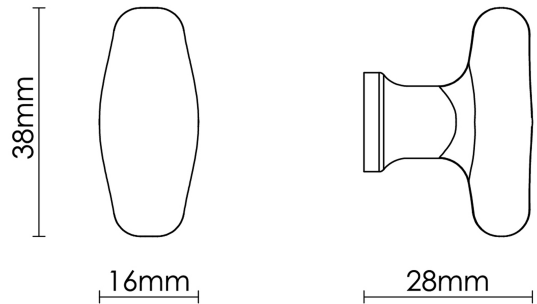

CROFT

Product Code: MC005

Product Name: Mineral Cabinet Knob - Tiger's Eye Gloss

Description: The Mineral knob is the perfect addition for those looking to seamlessly transform and add character to any space.

Shown here in our Tiger's Eye Gloss finish.

Product Information

A limited edition collection, minimum order value applies.

L

38mm

Available in all Croft finishes excluding AGD, AB, AN, AUT, DAB, DAN, DBMA, DORB, IBMA, IBUL, LAB, MBK, ORB, PRL, PB, PBUL, CP, PN, RBMA, SB, SBUL, SC, SN, SMK, TB, ZB,