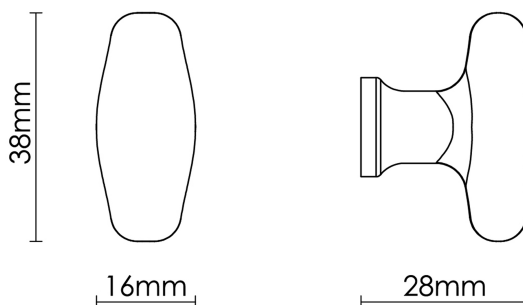

CROFT

Product Code: MC005

Product Name: Mineral Cabinet Knob - Tiger's Eye Gloss

Description: The Mineral knob is the perfect addition for those looking to seamlessly transform and add character to any space.

Shown here in our Tiger's Eye Gloss finish.

Product Information

A limited edition collection, minimum order value applies.

L

38mm

Available in all Croft finishes excluding AGD, AB, AN, AUT, DAB, DAN, DBMA, DORB, IBMA, IBUL, LAB, MBK, ORB, PRL, PB, PBUL, CP, PN, RBMA, SB, SBUL, SC, SN, SMK, TB, ZB,