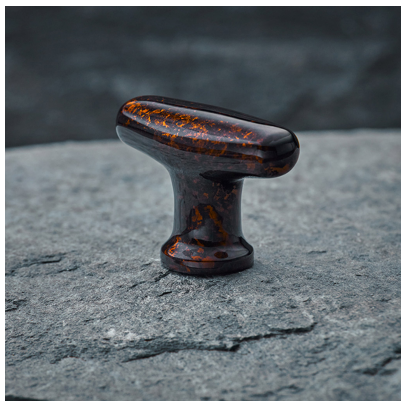

CROFT

Product Code: MC005

Product Name: Mineral Cabinet Knob - Tiger's Eye Gloss

Description: The Mineral knob is the perfect addition for those looking to seamlessly transform and add character to any space.

Shown here in our Tiger's Eye Gloss finish.

Product Information

A limited edition collection, minimum order value applies.

L

38mm

Available in all Croft finishes excluding AGD, AB, AN, AUT, DAB, DAN, DBMA, DORB, IBMA, IBUL, LAB, MBK, ORB, PRL, PB, PBUL, CP, PN, RBMA, SB, SBUL, SC, SN, SMK, TB, ZB,