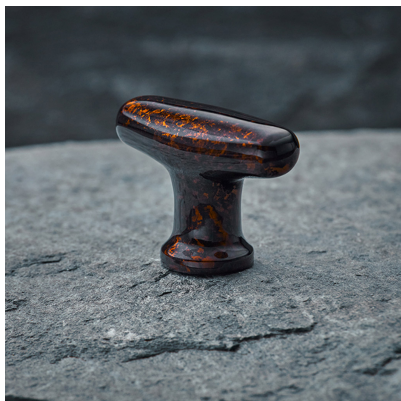

CROFT

Product Code: MC005

Product Name: Mineral Cabinet Knob - Tiger's Eye Gloss

Description: The Mineral knob is the perfect addition for those looking to seamlessly transform and add character to any space.

Shown here in our Tiger Eye Gloss finish.

Product Information

A limited edition collection, minimum order value applies.

L

38mm

Available in all Croft finishes excluding AGD, AB, AN, AUT, DAB, DAN, DBMA, DORB, IBMA, IBUL, LAB, MBK, ORB, PRL, PB, PBUL, CP, PN, RBMA, SB, SBUL, SC, SN, SMK, TB, ZB, DEB, EB, CN, DCN, MCN,