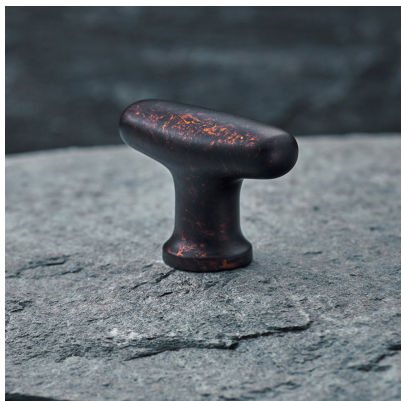

# CROFT

**Product Code:** MC005

**Product Name:** Mineral Cabinet Knob - Tiger's Eye Matt

**Description:** The Mineral knob is the perfect addition for those looking to seamlessly transform and add character to any space.

Shown here in our Tiger Eye Matt finish.

## Product Information

A limited edition collection, minimum order value applies.

L

38mm

Available in all Croft finishes excluding AGD, AB, AN, AUT, DAB, DAN, DBMA, DORB, IBMA, IBUL, LAB, MBK, ORB, PRL, PB, PBUL, CP, PN, RBMA, SB, SBUL, SC, SN, SMK, TB, ZB, DEB, EB, CN, DCN, MCN,