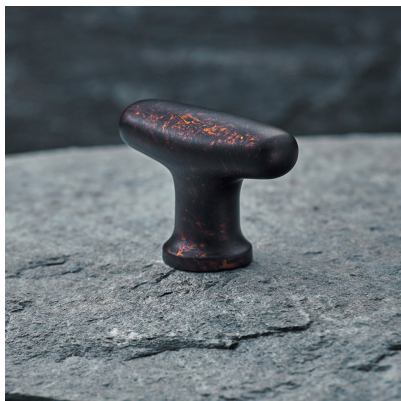

CROFT

Product Code: MC005

Product Name: Mineral Cabinet Knob - Tiger's Eye Matt

Description: The Mineral knob is the perfect addition for those looking to seamlessly transform and add character to any space.

Shown here in our Tiger's Eye Matt finish.

Product Information

A limited edition collection, minimum order value applies.

L

38mm

Available in all Croft finishes excluding AGD, AB, AN, AUT, DAB, DAN, DBMA, DORB, IBMA, IBUL, LAB, MBK, ORB, PRL, PB, PBUL, CP, PN, RBMA, SB, SBUL, SC, SN, SMK, TB, ZB,