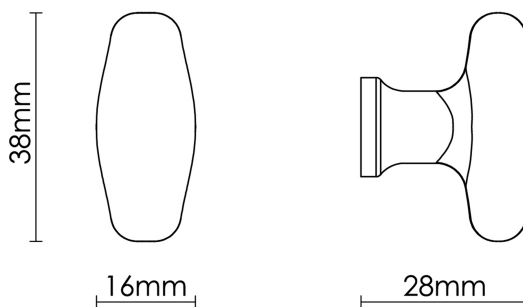

CROFT

Product Code: MC005

Product Name: Mineral Cabinet Knob - Tiger's Eye Matt

Description: The Mineral knob is the perfect addition for those looking to seamlessly transform and add character to any space.

Shown here in our Tiger's Eye Matt finish.

Product Information

A limited edition collection, minimum order value applies.

L

38mm

Available in all Croft finishes excluding AGD, AB, AN, AUT, DAB, DAN, DBMA, DORB, IBMA, IBUL, LAB, MBK, ORB, PRL, PB, PBUL, CP, PN, RBMA, SB, SBUL, SC, SN, SMK, TB, ZB,