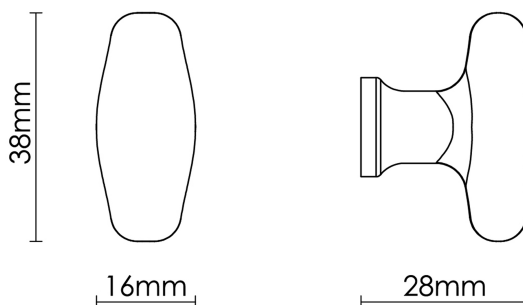

# CROFT

**Product Code:** MC005

**Product Name:** Mineral Cabinet Knob - Tiger's Eye Matt

**Description:** The Mineral knob is the perfect addition for those looking to seamlessly transform and add character to any space.

## Product Information

A limited edition collection, minimum order value applies.

L

38mm

Available in all Croft finishes excluding AGD, AB, AN, AUT, DAB, DAN, DBMA, DORB, IBMA, IBUL, LAB, MBK, ORB, PRL, PB, PBUL, CP, PN, RBMA, SB, SBUL, SC, SN, SMK, TB, ZB,