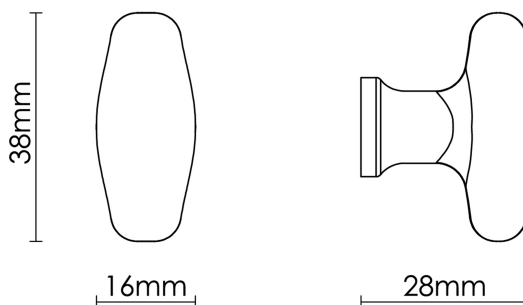

# CROFT

**Product Code:** MC005

**Product Name:** Mineral Cabinet Knob - Tiger's Eye Matt

**Description:** The Mineral knob is the perfect addition for those looking to seamlessly transform and add character to any space.

## Product Information

A limited edition collection, minimum order value applies.

L

38mm

Available in all Croft finishes excluding AGD, AB, AN, AUT, DAB, DAN, DBMA, DORB, IBMA, IBUL, LAB, MBK, ORB, PRL, PB, PBUL, CP, PN, RBMA, SB, SBUL, SC, SN, SMK, TB, ZB, DEB, EB, CN, DCN, MCN,