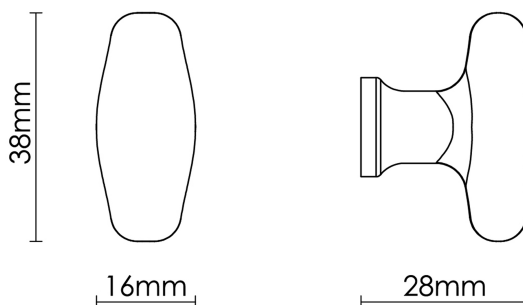

L

38mm

Available in all Croft finishes excluding AGD, AB, AN, AUT, DAB, DAN, DBMA, DORB, IBMA, IBUL, LAB, MBK, ORB, PRL, PB, PBUL, CP, PN, RBMA, SB, SBUL, SC, SN, SMK, TB, ZB,