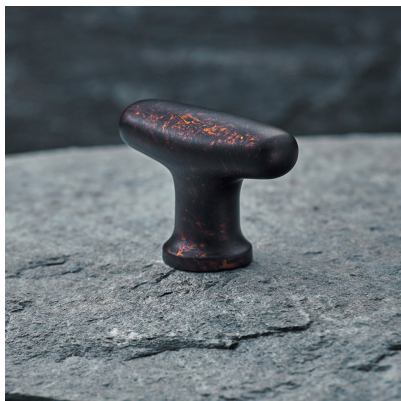

# CROFT

**Product Code:** MC005

**Product Name:** Mineral Cabinet Knob - Tiger's Eye Matt

**Description:** The Mineral knob is the perfect addition for those looking to seamlessly transform and add character to any space.

Shown here in our Tiger's Eye Matt finish.

## Product Information

A limited edition collection, minimum order value applies.

L

38mm

Available in all Croft finishes excluding AGD, AB, AN, AUT, DAB, DAN, DBMA, DORB, IBMA, IBUL, LAB, MBK, ORB, PRL, PB, PBUL, CP, PN, RBMA, SB, SBUL, SC, SN, SMK, TB, ZB,