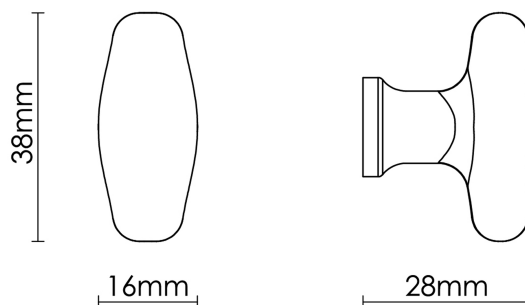

CROFT

Product Code: MC005

Product Name: Mineral Cabinet Knob - Tiger's Eye Matt

Description: The Mineral knob is the perfect addition for those looking to seamlessly transform and add character to any space.

Shown here in our Tiger's Eye Matt finish.

Product Information

A limited edition collection, minimum order value applies.

L

38mm

Available in all Croft finishes excluding AGD, AB, AN, AUT, DAB, DAN, DBMA, DORB, IBMA, IBUL, LAB, MBK, ORB, PRL, PB, PBUL, CP, PN, RBMA, SB, SBUL, SC, SN, SMK, TB, ZB,