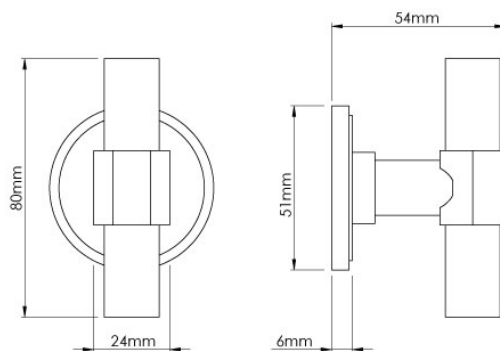

# CROFT

**Product Code:** 159/210

**Product Name:** Fusion T-Bar Mortice Knob

**Description:** Unusual in shape yet a pleasure to look at, the Fusion mortice knob adds an industrial feel to any room.

Shown here in our Smoked Brass finish.

## Product Information

Unusual in shape yet a pleasure to look at, the Fusion mortice knob adds an industrial feel to any room.

L

80mm

Available in all Croft finishes excluding DORB, IBMA, IBUL, MBK, ORB, RBMA, TB,