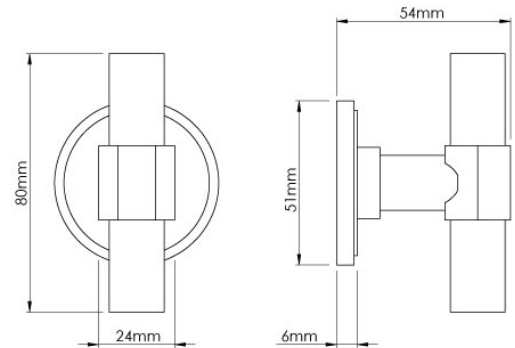

# CROFT

**Product Code:** 159/210

**Product Name:** Fusion T-Bar Mortice Knob

**Description:** Unusual in shape yet a pleasure to look at, the Fusion mortice knob adds an industrial feel to any room.

Shown here in our Smoked Brass finish.

## Product Information

Unusual in shape yet a pleasure to look at, the Fusion mortice knob adds an industrial feel to any room.

L

80mm

Available in all Croft finishes excluding RBMA, TB,