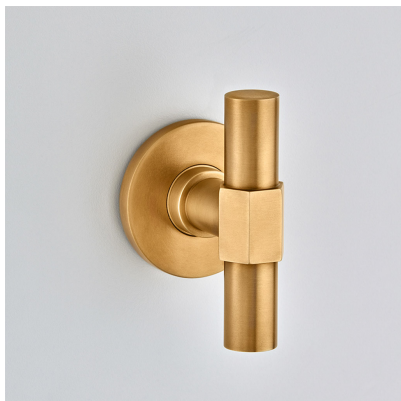

# CROFT

**Product Code:** 159/210

**Product Name:** Fusion T-Bar Mortice Knob

**Description:** Unusual in shape yet a pleasure to look at, the Fusion mortice knob adds an industrial feel to any room.

Shown here in our Smoked Brass finish.

## Product Information

Unusual in shape yet a pleasure to look at, the Fusion mortice knob adds an industrial feel to any room.

L

80mm

Available in all Croft finishes excluding DORB, IBMA, IBUL, MBK, ORB, RBMA, TB,