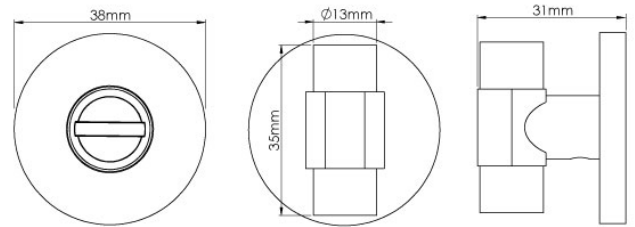

Available in all Croft finishes excluding RBMA, TB,