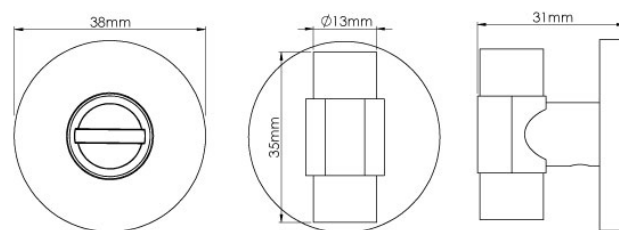

Available in all Croft finishes excluding DORB, IBMA, IBUL, MBK, ORB, RBMA, TB,