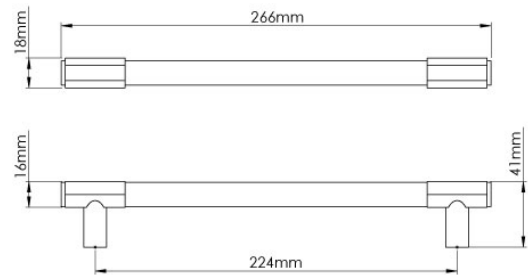

CROFT

Product Code: 188

Product Name: Fusion Appliance Pull

Description: Unusual in shape yet a pleasure to look at, the Fusion appliance pull adds an industrial feel to any room. Paired perfectly with the Fusion T Bar, and Fusion cabinet handle.

Sizes	L	H	C
10.5"	266mm	41mm	224mm

Available in all Croft finishes excluding PG, PGUL, RBMA, TB,