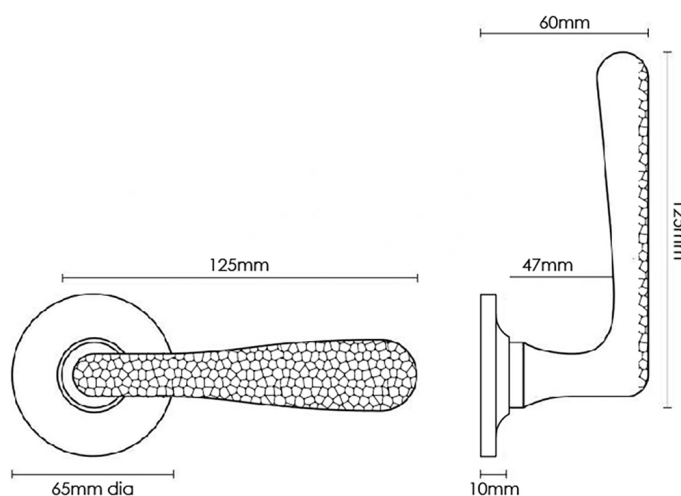

Available in all Croft finishes excluding AUT, DAB, DAN, DORB, LAB, ORB, PRL, RBMA, SC, SN, SMK, TB,