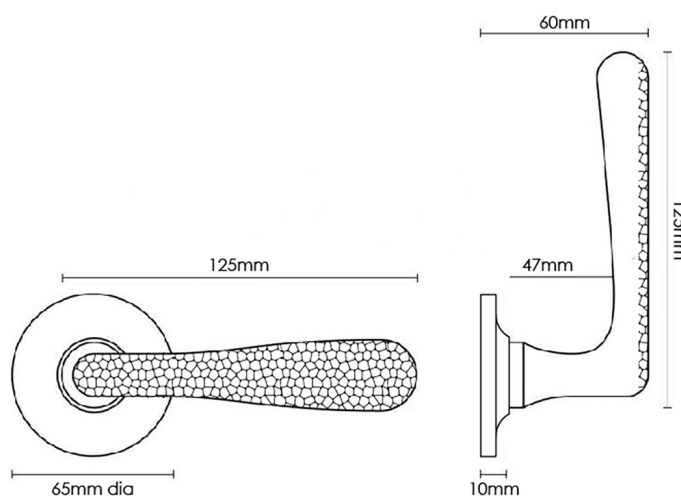

Available in all Croft finishes excluding AUT, DAB, DAN, DORB, IBMA, IBUL, LAB, MBK, ORB, PRL, RBMA, SC, SN, SMK, TB, DEB, CN,