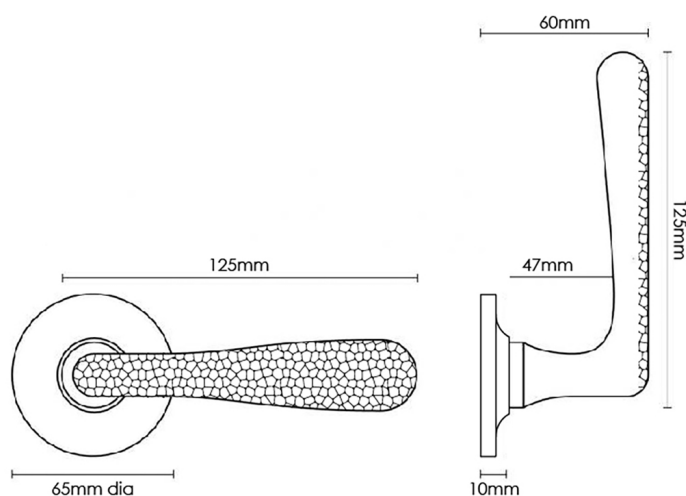

Available in all Croft finishes excluding AUT, DAB, DAN, DORB, LAB, ORB, PRL, RBMA, SC, SN, SMK, TB,