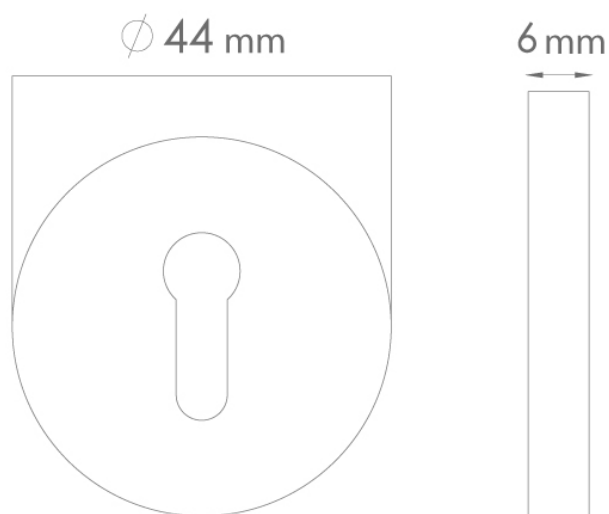

# CROFT

**Product Code:** 230S

**Product Name:** Round Escutcheon Standard Keyhole

**Description:** A concealed fix escutcheon with standard keyhole.

Shown here in our Light Antique Brass finish.

## Product Information

Supplied with 2 fixing screws for inner rose, simply push on outer rose for a secure fitting.

Available in all Croft finishes excluding RBMA, TB,