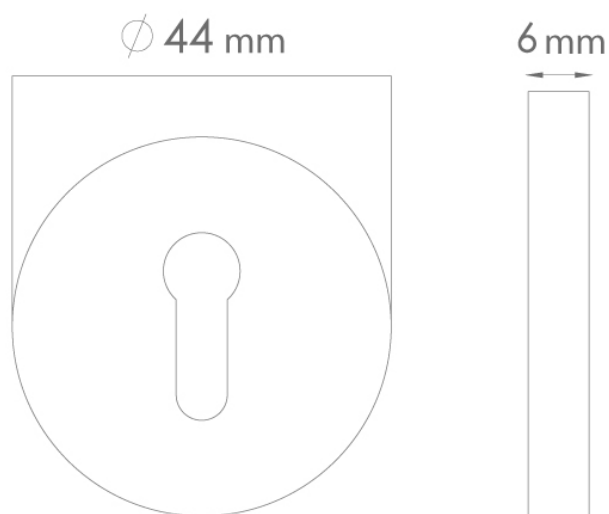

CROFT

Product Code: 230S

Product Name: Round Escutcheon Standard Keyhole

Description: A concealed fix escutcheon with standard keyhole.

Shown here in our Light Antique Brass finish.

Product Information

Supplied with 2 fixing screws for inner rose, simply push on outer rose for a secure fitting.