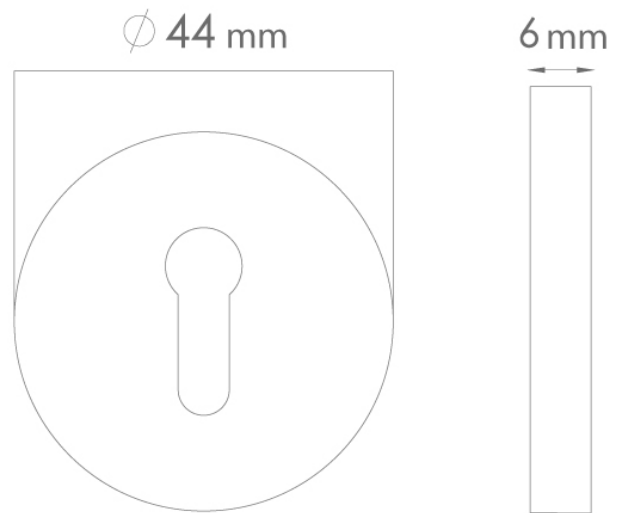

CROFT

Product Code: 230S

Product Name: Round Escutcheon Standard Keyhole

Description: A concealed fix escutcheon with standard keyhole.

Shown here in our Light Antique Brass finish.

Product Information

Supplied with 2 fixing screws for inner rose,
simply push on outer rose for a secure fitting.