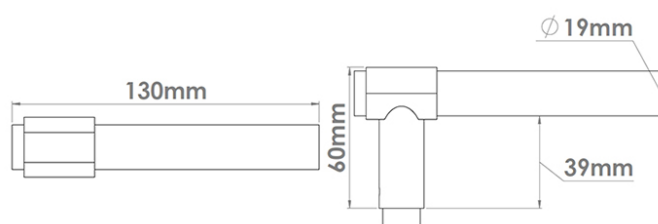

CROFT

Product Code: 150/210

Product Name: Fusion Door Handle on Covered Rose

Description: Unusual in shape yet a pleasure to look at, the Fusion door handle adds an industrial feel to any room.

Supplied on a covered rose.

Shown here in our Autumn Bronze finish.

Product Information

Shown here with 210 Rose. Suitable for door thickness 44mm - 65mm standard. Add 6mm to lever projection to include Rose. Supplied with grub screw, 8mm grooved spindle and Allen key.