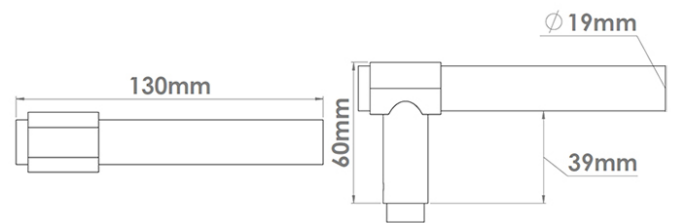

# CROFT

**Product Code:** 150/210

**Product Name:** Fusion Door Handle on Covered Rose

**Description:** Unusual in shape yet a pleasure to look at, the Fusion door handle adds an industrial feel to any room.

## Product Information

Shown here with 210 Rose. Suitable for door thickness 44mm - 65mm standard. Add 6mm to lever projection to include Rose. Supplied with grub screw, 8mm grooved spindle and Allen key.