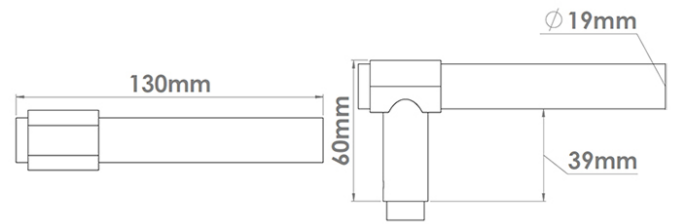

# CROFT

**Product Code:** 150/210

**Product Name:** Fusion Door Handle on Covered Rose

**Description:** Unusual in shape yet a pleasure to look at, the Fusion door handle adds an industrial feel to any room.

## Product Information

Shown here with 210 Rose. Suitable for door thickness 44mm - 65mm standard. Add 6mm to lever projection to include Rose. Supplied with grub screw, 8mm grooved spindle and Allen key.