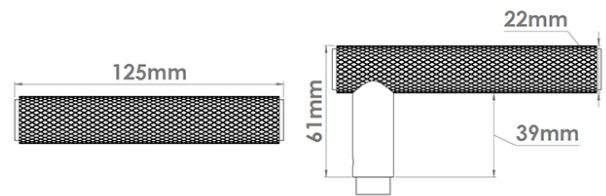

Available in all Croft finishes excluding AGD, AB, AUT, DAB, DAN, DORB, IBUL, LAB, MBK, ORB, PRL, RBMA, SBUL, SMK, TB,