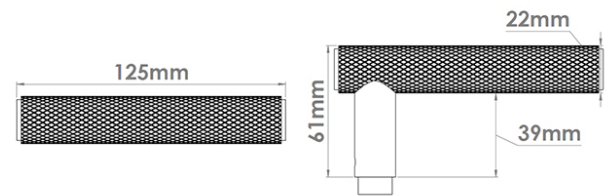

CROFT

Product Code: 160D/210

Product Name: Diamond Silhouette Door Handle on Covered Rose

Description: Perfectly rounded with knurled detail around it's body, the Diamond Silhouette door handle on a covered rose is a stylish and modern addition to any home.

Supplied on a covered rose.

Shown here in our Dark Bronze Metal Antique finish.

Product Information

Shown here with 210 Rose. Suitable for door thickness 44mm - 65mm standard. Add 6mm to lever projection to include Rose. Supplied with grub screw, 8mm grooved spindle and Allen key.