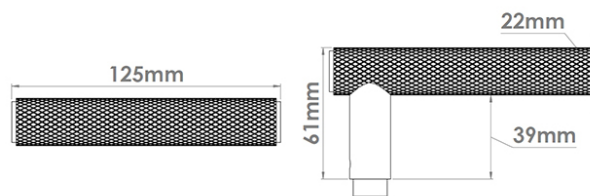

CROFT

Product Code: 160D/210

Product Name: Diamond Silhouette Door Handle on Covered Rose

Description: Perfectly rounded with knurled detail around it's body, the Diamond Silhouette door handle on a covered rose is a stylish and modern addition to any home.

Supplied on a covered rose.

Shown here in our Dark Bronze Metal Antique finish.

Product Information

Shown here with 210 Rose. Suitable for door thickness 44mm - 65mm standard. Add 6mm to lever projection to include Rose. Supplied with grub screw, 8mm grooved spindle and Allen key.