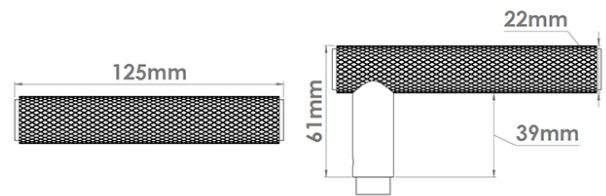

# CROFT

**Product Code:** 160D/210

**Product Name:** Diamond Silhouette Door Handle on Covered Rose

**Description:** Perfectly rounded with knurled detail around it's body, the Diamond Silhouette door handle on a covered rose is a stylish and modern addition to any home.

Supplied on a covered rose.

Shown here in our Dark Bronze Metal Antique finish.

## Product Information

Shown here with 210 Rose. Suitable for door thickness 44mm - 65mm standard. Add 6mm to lever projection to include Rose. Supplied with grub screw, 8mm grooved spindle and Allen key.