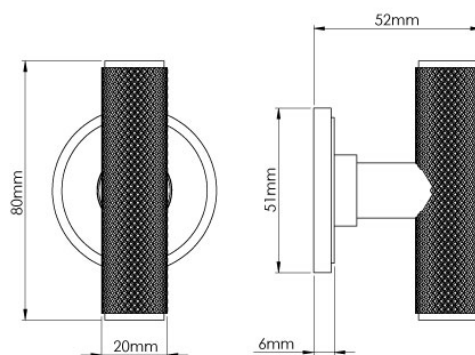

Available in all Croft finishes excluding AGD, AB, AUT, DAB, DAN, DORB, IBUL, LAB, MBK, ORB, PRL, RBMA, SBUL, SMK, TB,