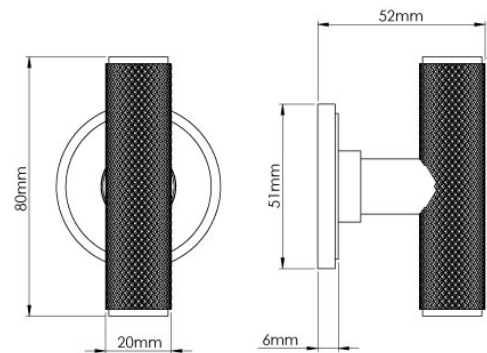

CROFT

Product Code: 158/210

Product Name: Diamond Silhouette T-Bar Mortice Knob on Covered Rose

Description: Perfectly rounded with knurled detail around it's body, the Diamond Silhouette T-Bar mortice knob is a stylish and modern addition to any room.

Shown here in our Dark Bronze Metal Antique finish.

Product Information

Supplied on a covered rose.

Available in all Croft finishes excluding AGD, AB, AUT, DAB, DAN, DORB, IBUL, LAB, MBK, ORB, PRL, RBMA, SBUL, SMK, TB,