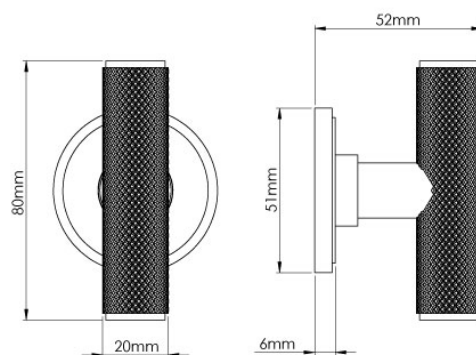

CROFT

Product Code: 158/210

Product Name: Diamond Silhouette T-Bar Mortice Knob on Covered Rose

Description: Perfectly rounded with knurled detail around it's body, the Diamond Silhouette T-Bar mortice knob is a stylish and modern addition to any room.

Shown here in our Dark Bronze Metal Antique finish.

Product Information

Supplied on a covered rose.

Available in all Croft finishes excluding AGD, AB, AUT, DAB, DAN, DORB, IBMA, IBUL, LAB, MBK, ORB, PRL, RBMA, SBUL, SMK, TB, DEB, EB, CN, MCN,