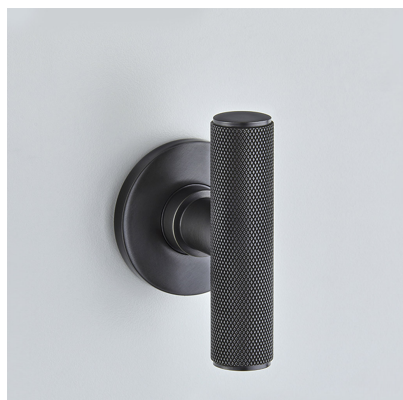

CROFT

Product Code: 158/210

Product Name: Diamond Silhouette T-Bar Mortice Knob on Covered Rose

Description: Perfectly rounded with knurled detail around it's body, the Diamond Silhouette T-Bar mortice knob is a stylish and modern addition to any room.

Shown here in our Dark Bronze Metal Antique finish.

Product Information

Supplied on a covered rose.

Available in all Croft finishes excluding AGD, AB, AUT, DAB, DAN, DORB, IBMA, IBUL, LAB, MBK, ORB, PRL, RBMA, SBUL, SMK, TB, DEB, EB, CN, MCN,