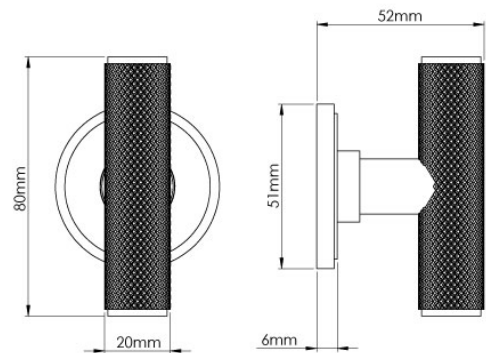

Available in all Croft finishes excluding AGD, AB, AUT, DAB, DAN, DORB, IBUL, LAB, MBK, ORB, PRL, RBMA, SBUL, SMK, TB,