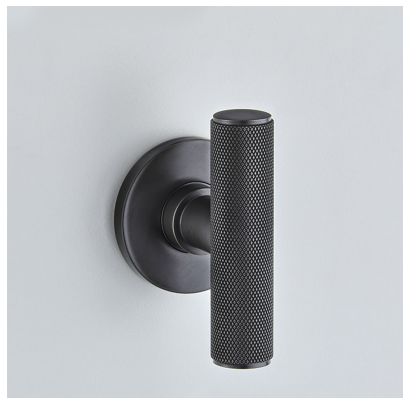

# CROFT

**Product Code:** 158/210

**Product Name:** Diamond Silhouette T-Bar Mortice Knob on Covered Rose

**Description:** Perfectly rounded with knurled detail around it's body, the Diamond Silhouette T-Bar mortice knob is a stylish and modern addition to any room.

Shown here in our Dark Bronze Metal Antique finish.

## Product Information

Supplied on a covered rose.

Available in all Croft finishes excluding AGD, AB, AUT, DAB, DAN, DORB, IBUL, LAB, MBK, ORB, PRL, RBMA, SBUL, SMK, TB,