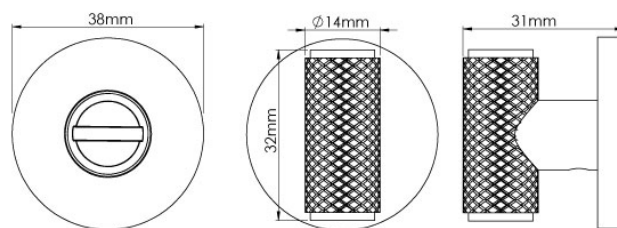

Available in all Croft finishes excluding AGD, AB, AUT, DAB, DAN, DORB, IBUL, LAB, MBK, ORB, PRL, RBMA, SBUL, SMK, TB,