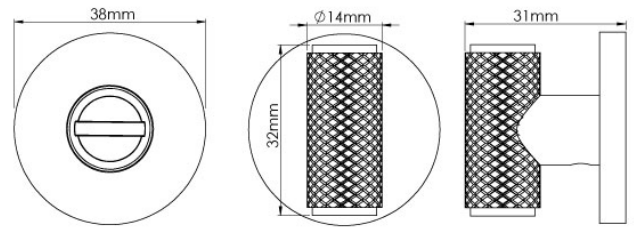

CROFT

Product Code: 182D/240

Product Name: Diamond Silhouette Bathroom Turn & Release on Covered Rose

Description: Perfectly rounded with knurled detail around it's body, the Diamond Silhouette T Bar is a stylish and modern addition to kitchen cabinets, wardrobes, media units and more.

Shown here in our Dark Bronze Metal Antique finish.

Product Information

Perfectly rounded with knurled detail around it's body, the Diamond Silhouette T Bar is a stylish and modern addition to kitchen cabinets, wardrobes, media units and more.