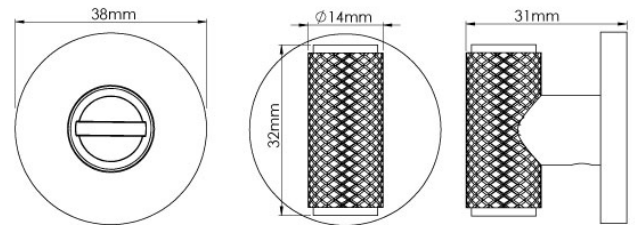

CROFT

Product Code: 182D/240

Product Name: Diamond Silhouette Bathroom Turn & Release on Covered Rose

Description: Perfectly rounded with knurled detail around it's body, the Diamond Silhouette T Bar is a stylish and modern addition to kitchen cabinets, wardrobes, media units and more.

Shown here in our Dark Bronze Metal Antique finish.

Product Information

Perfectly rounded with knurled detail around it's body, the Diamond Silhouette T Bar is a stylish and modern addition to kitchen cabinets, wardrobes, media units and more.