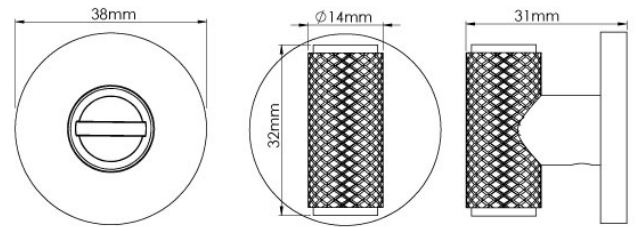

CROFT

Product Code: 182D/240

Product Name: Diamond Silhouette Bathroom Turn & Release on Covered Rose

Description: Perfectly rounded with knurled detail around it's body, the Diamond Silhouette T Bar is a stylish and modern addition to kitchen cabinets, wardrobes, media units and more.

Shown here in our Dark Bronze Metal Antique finish.

Product Information

Perfectly rounded with knurled detail around it's body, the Diamond Silhouette T Bar is a stylish and modern addition to kitchen cabinets, wardrobes, media units and more.