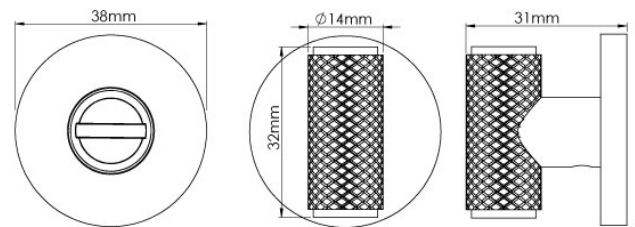

CROFT

Product Code: 182D/240

Product Name: Diamond Silhouette Bathroom Turn & Release on Covered Rose

Description: Perfectly rounded with knurled detail around it's body, the Diamond Silhouette T Bar is a stylish and modern addition to kitchen cabinets, wardrobes, media units and more.

Shown here in our Dark Bronze Metal Antique finish.

Product Information

Perfectly rounded with knurled detail around it's body, the Diamond Silhouette T Bar is a stylish and modern addition to kitchen cabinets, wardrobes, media units and more.