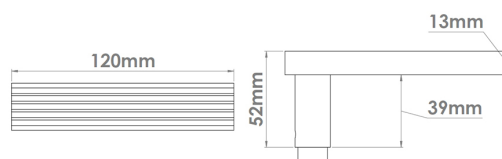

Available in all Croft finishes excluding RBMA, TB,