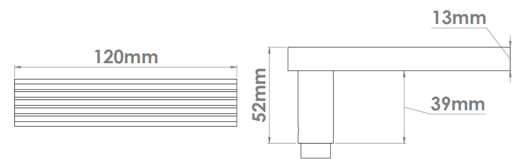

Available in all Croft finishes excluding DORB, IBMA, IBUL, MBK, ORB, RBMA, TB,