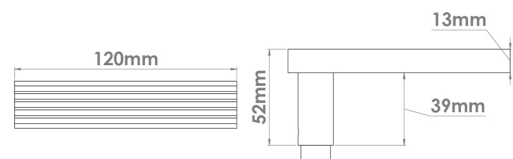

Available in all Croft finishes excluding RBMA, TB,