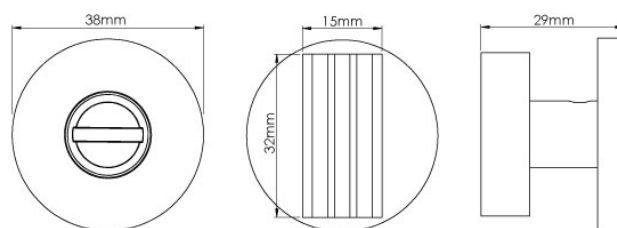

Available in all Croft finishes excluding DORB, IBMA, IBUL, MBK, ORB, RBMA, TB,