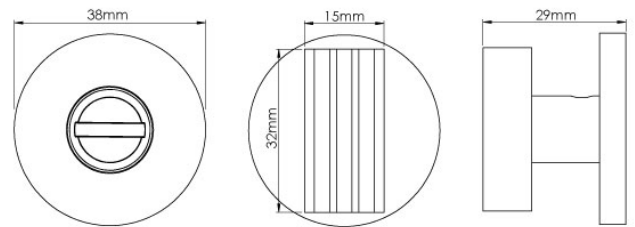

Available in all Croft finishes excluding RBMA, TB,