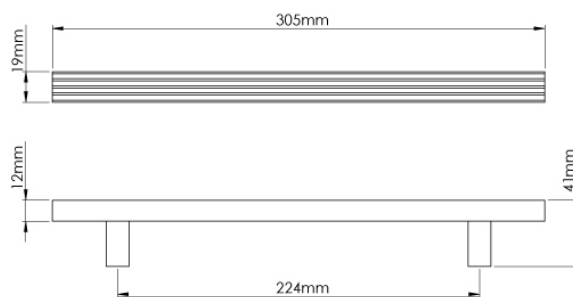

Available in all Croft finishes excluding PG, PGUL, RBMA, TB,