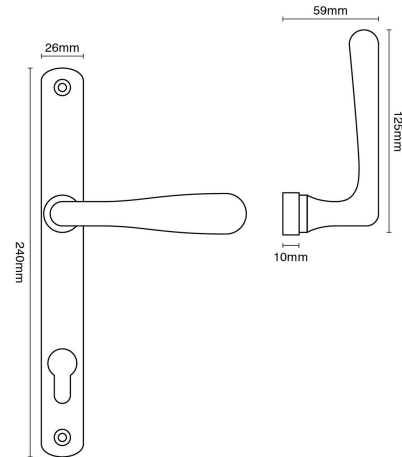

CROFT

Product Code: 2208E BFS

Product Name: Elegance Multipoint Door Handle

Description: Our popular Elegance Collection. A timeless design, simple yet impactful the Elegance collection adds a touch of class to any room.

Supplied on a 240 x 26mm backplate for use with multipoint locks.

Shown here in our Polished Nickel finish.

Product Information

- Bolt Fix
- Sprung
- 92mm centres

Available in all Croft finishes excluding DORB, IBMA, IBUL, MBK, ORB, RBMA, TB,