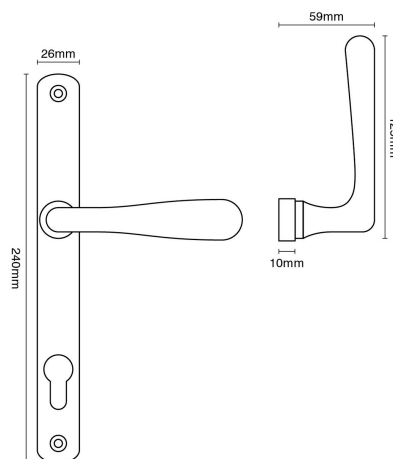

CROFT

Product Code: 2208E BFS

Product Name: Elegance Multipoint Door Handle

Description: Our popular Elegance Collection. A timeless design, simple yet impactful the Elegance collection adds a touch of class to any room.

Supplied on a 240 x 26mm backplate for use with multipoint locks.

Shown here in our Polished Nickel finish.

Product Information

- Bolt Fix
- Sprung
- 92mm centres

Available in all Croft finishes excluding RBMA, TB,