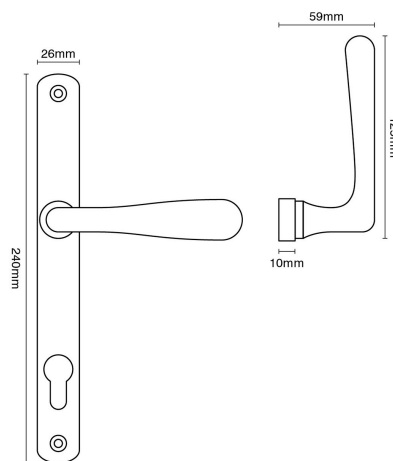

CROFT

Product Code: 2208E BFS

Product Name: Elegance Multipoint Door Handle

Description: Our popular Elegance Collection. A timeless design, simple yet impactful the Elegance collection adds a touch of class to any room.

Supplied on a 240 x 26mm backplate for use with multipoint locks.

Shown here in our Polished Nickel finish.

Product Information

- Bolt Fix
- Sprung
- 92mm centres

Available in all Croft finishes excluding RBMA, TB,