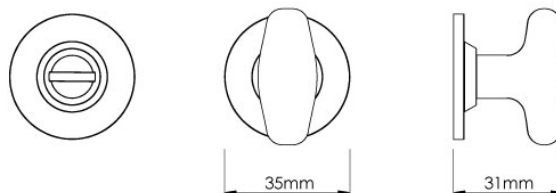

CROFT

Product Code: 2274

Product Name: Elegance Bathroom Turn & Release on Covered Rose

Description: Our popular Elegance Collection subtly thickens in the middle giving it a unique and sturdy shape. Simple yet impactful, the Elegance collection adds a touch of class to any room.

Shown here in our Light Antique Brass finish.

Product Information

35mm diameter rose.

Available in all Croft finishes excluding RBMA, TB,