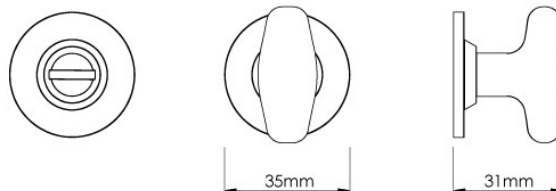

CROFT

Product Code: 2274

Product Name: Elegance Bathroom Turn & Release on Covered Rose

Description: Our popular Elegance Collection subtly thickens in the middle giving it a unique and sturdy shape. Simple yet impactful, the Elegance collection adds a touch of class to any room.

Shown here in our Light Antique Brass finish.

Product Information

35mm diameter rose.

Available in all Croft finishes excluding DORB, IBMA, IBUL, MBK, ORB, RBMA, TB,