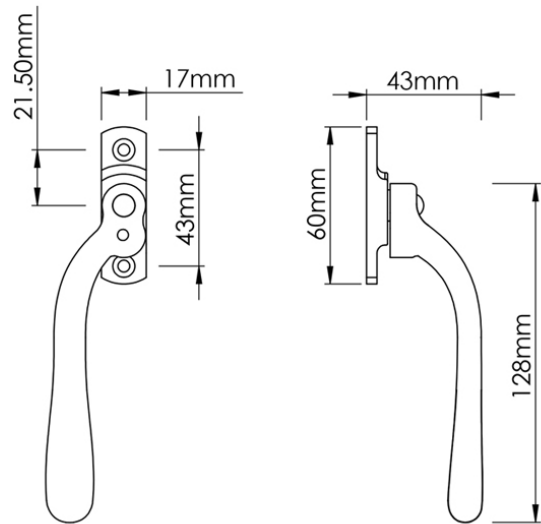

CROFT

Product Code: 7118L

Product Name: Elegance Espagnolette Window Handle - Locking

Description: Our popular Elegance Collection subtly thickens in the middle giving it a unique and sturdy shape. Simple yet impactful, the Elegance collection adds a touch of class to any room.

Shown here in our Light Antique Brass finish.

Product Information

Supplied with 7mm sq x 40mm spindle.

L

128mm

Available in all Croft finishes excluding DORB, IBMA, IBUL, MBK, ORB, RBMA, TB,