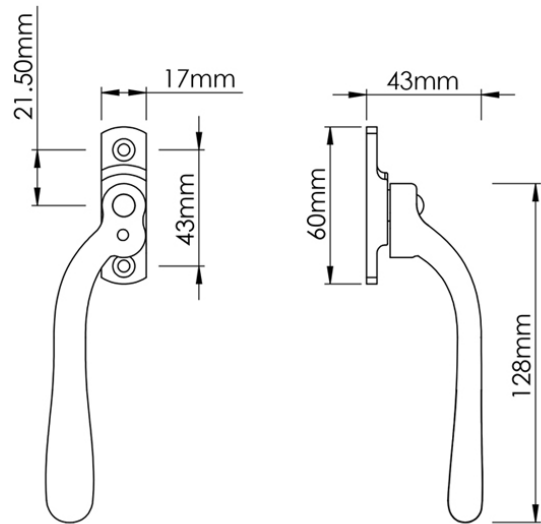

CROFT

Product Code: 7118L

Product Name: Elegance Espagnolette Window Handle - Locking

Description: Our popular Elegance Collection subtly thickens in the middle giving it a unique and sturdy shape. Simple yet impactful, the Elegance collection adds a touch of class to any room.

Shown here in our Light Antique Brass finish.

Product Information

Supplied with 7mm sq x 40mm spindle.

L

128mm

Available in all Croft finishes excluding RBMA, TB,