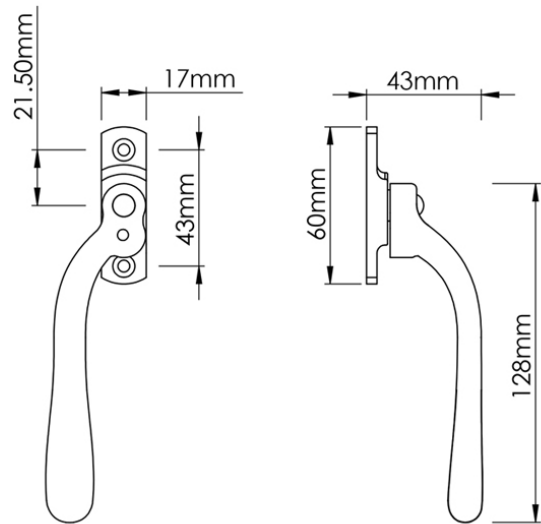

# CROFT

**Product Code:** 7118L

**Product Name:** Elegance Espagnolette Window Handle - Locking

**Description:** Our popular Elegance Collection subtly thickens in the middle giving it a unique and sturdy shape. Simple yet impactful, the Elegance collection adds a touch of class to any room.

## Product Information

Supplied with 7mm sq x 40mm spindle.

L

128mm

Available in all Croft finishes excluding RBMA, TB,