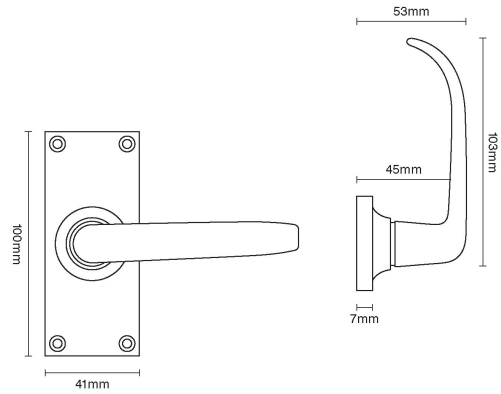

Available in all Croft finishes