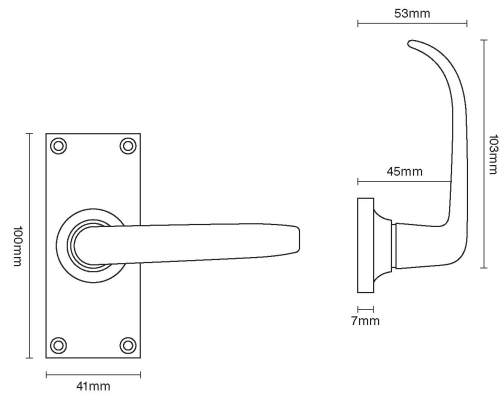

CROFT

Product Code: 1746

Product Name: Stafford Lever Latch

Description:

Shown here in our Real Bronze finish.

Product Information

Available in all Croft finishes