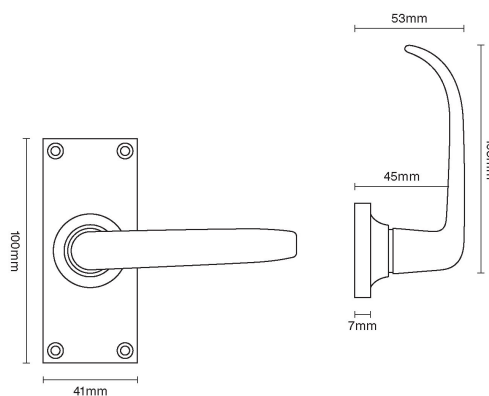

Available in all Croft finishes