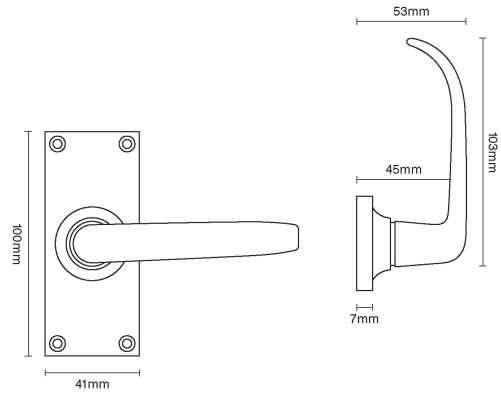

CROFT

Product Code: 1746

Product Name: Stafford Lever Latch

Description:

Shown here in our Real Bronze finish.

Product Information

Available in all Croft finishes excluding DORB, IBMA, IBUL, MBK, ORB,