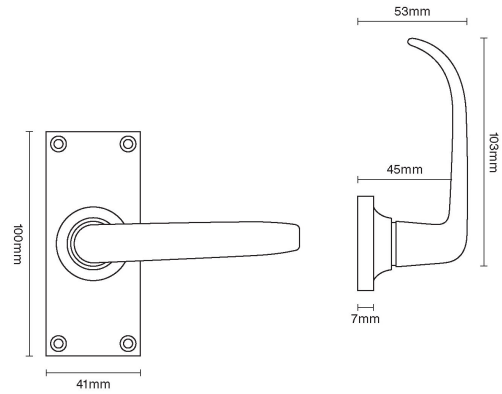

Available in all Croft finishes