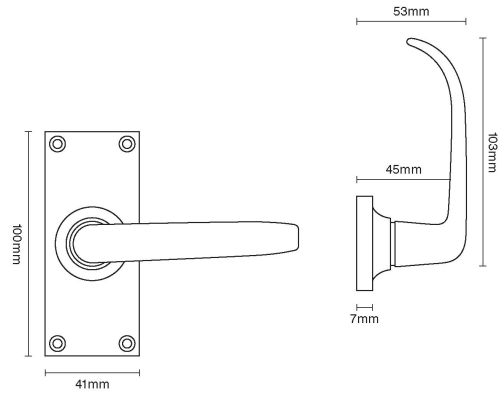

CROFT

Product Code: 1746

Product Name: Stafford Lever Latch

Description:

Shown here in our Real Bronze finish.

Product Information

Available in all Croft finishes