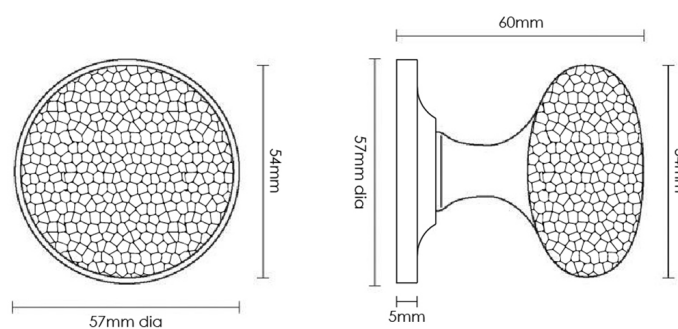

CROFT

Product Code: H1757COV57A

Product Name: Hammered Cushion Knob on Plain Covered Rose

Description: From our factory in the heart of England, we meticulously transform each piece of hardware by hand to bring you the Croft 'Hammered Series', available in a wide choice of finishes.

Shown here in our Antique Nickel finish.

Product Information

A two part concealed rose, supplied with 3 x Wood Screws per sub rose. Plus 1 x Grub Screw per Knob and Croft Boat Spindle. All imperial dimensions are rounded to the nearest 1/8".