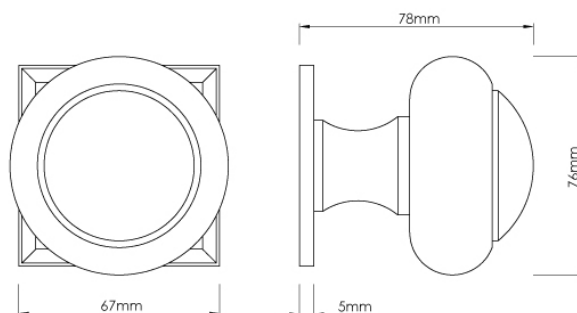

CROFT

Product Code: 6344SQ

Product Name: Camber Centre Door Knob on a Concave Square rose

Description: Delicate in design yet strong in use, the Camber Centre Door Knob is a timeless addition to both traditional and modern homes.

Shown here in our Midnight Carbon finish.

Product Information

Supplied with 1 No M12 X 100mm thread and 1 No M12 Dome Nut
Also available to order as a back to back version.

Available in all Croft finishes excluding DORB, IBMA, IBUL, MBK, ORB, RBMA, TB,