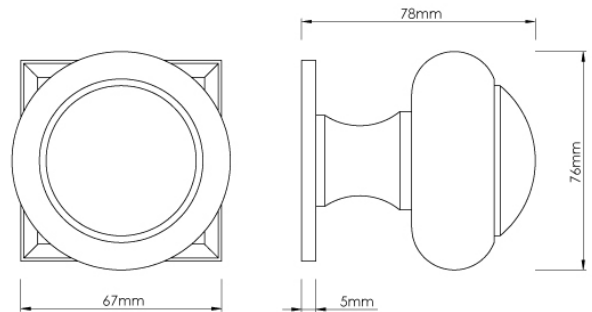

# CROFT

**Product Code:** 6344SQ

**Product Name:** Camber Centre Door Knob on a Concave Square rose

**Description:** Delicate in design yet strong in use, the Camber Centre Door Knob is a timeless addition to both traditional and modern homes.

## Product Information

Supplied with 1 No M12 X 100mm thread and 1 No M12 Dome Nut  
Also available to order as a back to back version.

Available in all Croft finishes excluding RBMA, TB,