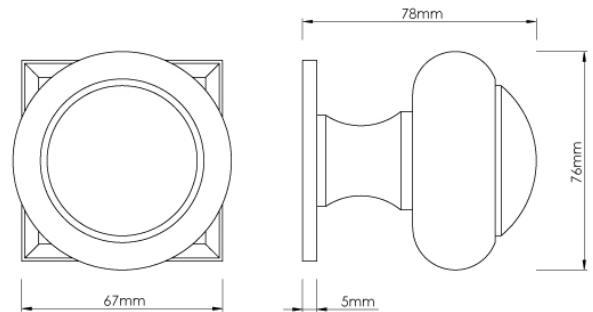

CROFT

Product Code: 6344SQ

Product Name: Camber Centre Door Knob on a Concave Square rose

Description: Delicate in design yet strong in use, the Camber Centre Door Knob is a timeless addition to both traditional and modern homes.

Shown here in our Imitation Bronze Unlacquered finish.

Product Information

Supplied with 1 No M12 X 100mm thread and 1 No M12 Dome Nut
Also available to order as a back to back version.

Available in all Croft finishes excluding RBMA, TB,