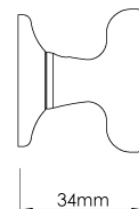

CROFT

Product Code: 2281

Product Name: Capital Bathroom Turn & Release on Arc Covered Rose

Description: Add a touch of class to your bathroom doors with the Capital bathroom turn and release. With a rectangular face and softly curved edges the Capital design is a beautiful addition to any property.

Also available on a selection of roses.

Shown here in our Light Antique Brass finish.

Product Information

35mm diameter rose
Supplied with fixing screws

Available in all Croft finishes excluding DORB, IBMA, IBUL, MBK, ORB, RBMA, TB,