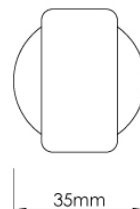

CROFT

Product Code: 2281

Product Name: Capital Bathroom Turn & Release on Arc Covered Rose

Description: Add a touch of class to your bathroom doors with the Capital bathroom turn and release. With a rectangular face and softly curved edges the Capital design is a beautiful addition to any property.

Also available on a selection of roses.

Shown here in our Light Antique Brass finish.

Product Information

35mm diameter rose
Supplied with fixing screws

Available in all Croft finishes excluding DORB, IBMA, IBUL, MBK, ORB, RBMA, TB,