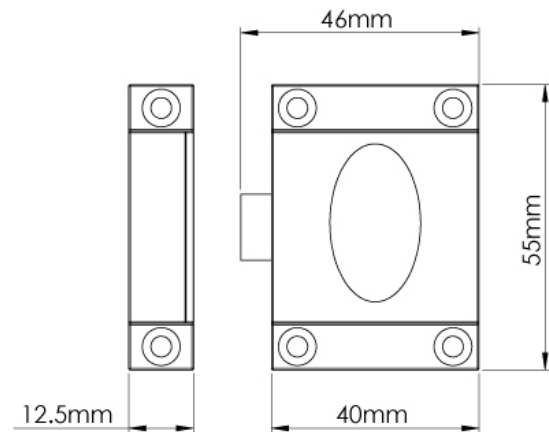

Available in all Croft finishes excluding RBMA, TB,