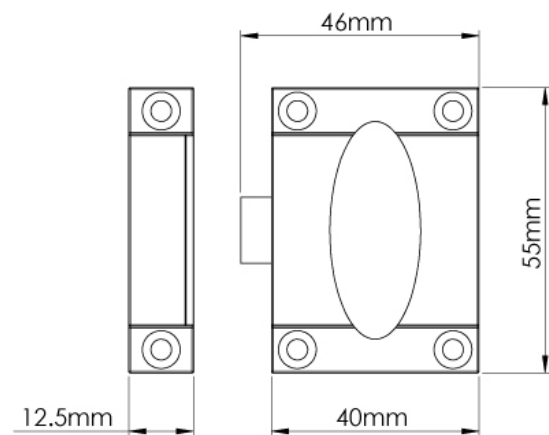

Available in all Croft finishes excluding DORB, IBMA, IBUL, MBK, ORB, RBMA, TB,