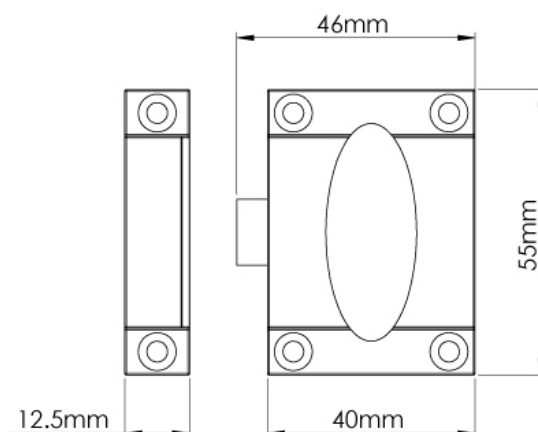

Available in all Croft finishes excluding RBMA, TB,