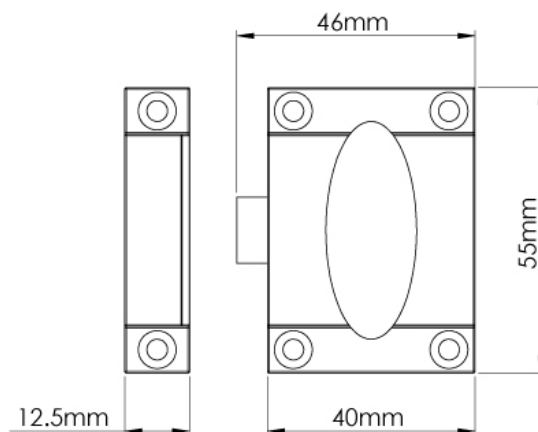

Available in all Croft finishes excluding RBMA, TB,