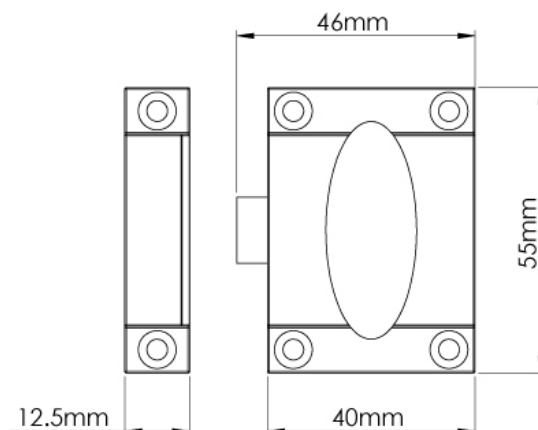

Available in all Croft finishes excluding RBMA, TB,