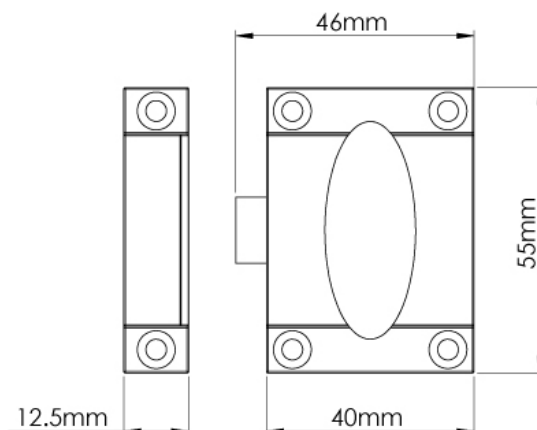

Available in all Croft finishes excluding RBMA, TB,