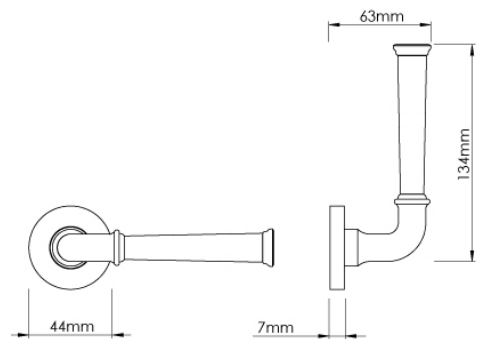

# CROFT

**Product Code:** 7020

**Product Name:** Grace Door Handle on Small Rose

**Description:** Impeccably crafted the Grace lever is a beautiful addition to any door.

Also available on a selection of roses and backplates.

## Product Information

44mm diameter rose  
Unsprung, inner rose is fixed with woodscrews supplied.

Grace and impulse levers on our 65mm sprung covered roses are suitable for use with salto locking systems and have been tested. Please specify when ordering.