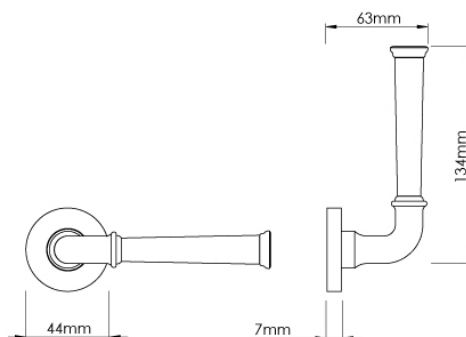

CROFT

Product Code: 7020

Product Name: Grace Door Handle on Small Rose

Description: Impeccably crafted the Grace lever is a beautiful addition to any door.

Also available on a selection of roses and backplates.

Shown here in our Satin Brass finish.

Product Information

44mm diameter rose
Unsprung, inner rose is fixed with woodscrews supplied.

Grace and impulse levers on our 65mm sprung covered roses are suitable for use with salto locking systems and have been tested. Please specify when ordering.