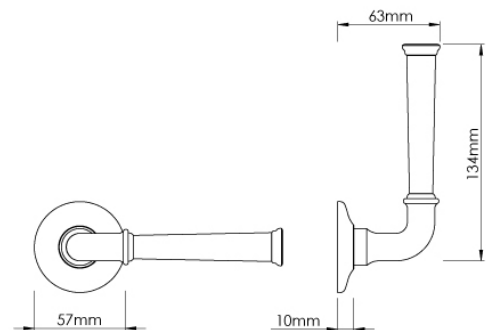

CROFT

Product Code: 7020COV57D

Product Name: Grace Door Handle on Arc Covered Rose

Description: Impeccably crafted, the Grace Lever is a beautiful addition to any door.

Also available on a selection of roses and backplates.

Shown here in our Satin Brass finish.

Product Information

57mm diameter rose
Unsprung, inner rose is fixed with
woodscrews supplied.

Grace and impulse levers on our 65mm sprung covered roses are suitable for use with salto locking systems and have been tested. Please specify when ordering. Please note sprung rose is 4mm thicker than unsprung rose.