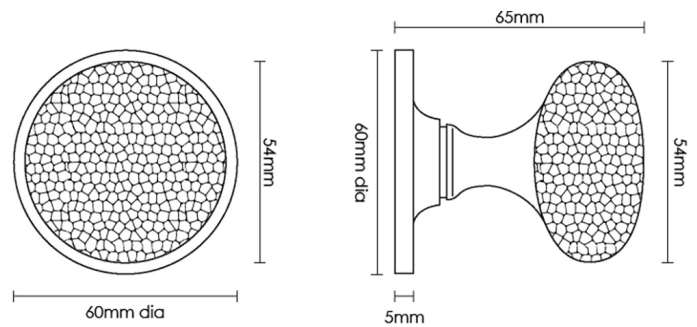

# CROFT

**Product Code:** H1757

**Product Name:** Hammered Cushion Knob Furniture

**Description:** From our factory in the heart of England, we meticulously transform each piece of hardware by hand to bring you the Croft 'Hammered Series', available in a wide choice of finishes.

## Product Information

Supplied with 4 x Wood Screws per Rose and Spindle. All imperial dimensions are rounded to the nearest 1/8".

Available in all Croft finishes excluding AUT, DAB, DAN, DORB, LAB, ORB, PRL, RBMA, SC, SN, SMK, TB,