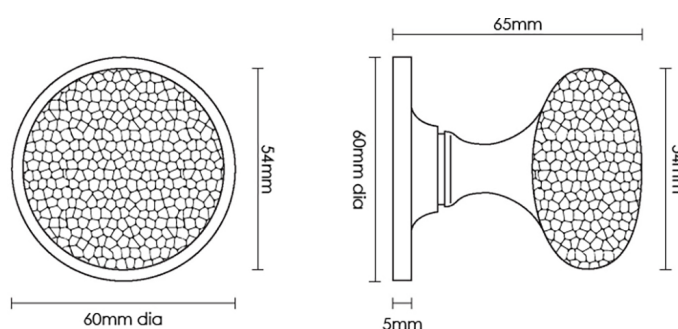

# CROFT

**Product Code:** H1757

**Product Name:** Hammered Cushion Knob Furniture

**Description:** From our factory in the heart of England, we meticulously transform each piece of hardware by hand to bring you the Croft 'Hammered Series', available in a wide choice of finishes.

## Product Information

Supplied with 4 x Wood Screws per Rose and Spindle. All imperial dimensions are rounded to the nearest 1/8".

Available in all Croft finishes excluding AUT, DAB, DAN, DORB, IBMA, IBUL, LAB, MBK, ORB, PRL, RBMA, SC, SN, SMK, TB, DEB, CN,