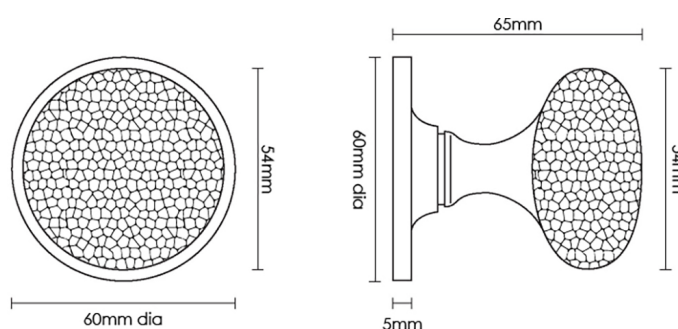

CROFT

Product Code: H1757

Product Name: Hammered Cushion Knob Furniture

Description: From our factory in the heart of England, we meticulously transform each piece of hardware by hand to bring you the Croft 'Hammered Series', available in a wide choice of finishes.

Shown here in our Antique Brass finish.

Product Information

Supplied with 4 x Wood Screws per Rose and Spindle. All imperial dimensions are rounded to the nearest 1/8".

Available in all Croft finishes excluding AUT, DAB, DAN, DORB, LAB, ORB, PRL, RBMA, SC, SN, SMK, TB,