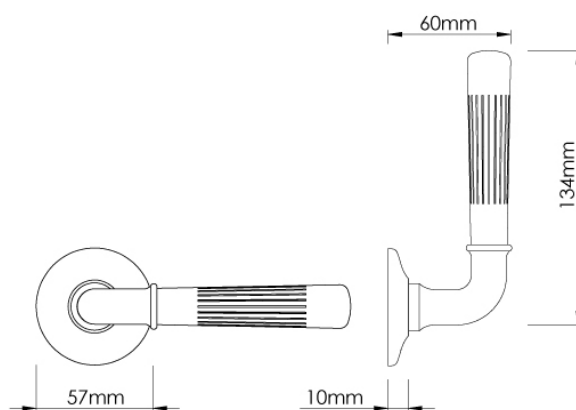

CROFT

Product Code: 111COV57D

Product Name: Brooklands Door Handle on Arc Rose

Description: The Brooklands door handle on an arc rose, inspired by the race cars of the 1950's. Also available on a selection of roses and backplates.

Shown here in our Light Antique Brass finish.

Product Information

Please note sprung rose is 4mm thicker than unsprung rose.

Available in all Croft finishes excluding DORB, IBMA, IBUL, MBK, ORB, RBMA, TB,