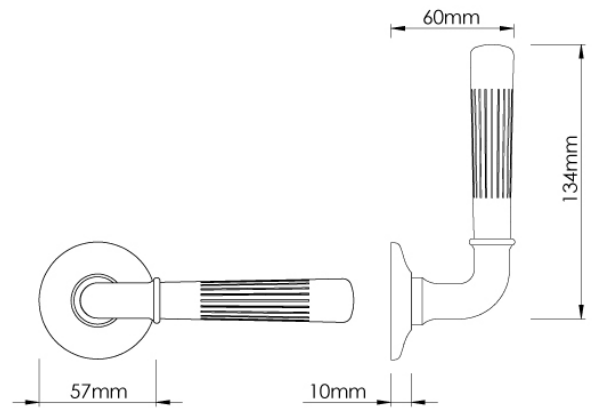

# CROFT

**Product Code:** 111COV57D

**Product Name:** Brooklands Door Handle on Arc Rose

**Description:** The Brooklands door handle on an arc rose, inspired by the race cars of the 1950's. Also available on a selection of roses and backplates.

## Product Information

Please note sprung rose is 4mm thicker than unsprung rose.

Available in all Croft finishes excluding RBMA, TB,