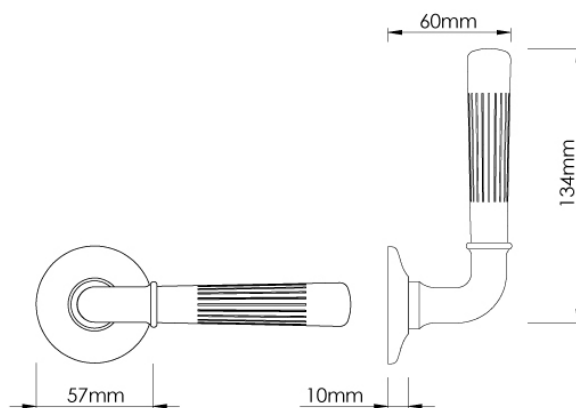

CROFT

Product Code: 111COV57D

Product Name: Brooklands Door Handle on Arc Rose

Description: The Brooklands door handle on an arc rose, inspired by the race cars of the 1950's. Also available on a selection of roses and backplates.

Shown here in our Light Antique Brass finish.

Product Information

Please note sprung rose is 4mm thicker than unsprung rose.

Available in all Croft finishes excluding RBMA, TB,