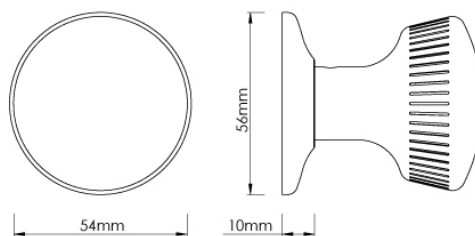

CROFT

Product Code: 112cov57d

Product Name: Brooklands Door Knob on Arc Rose

Description: The Brooklands door knob on an arc rose has linear grooves along its outward surface. Also available on a selection of roses and backplates.

Shown here in our Light Antique Brass finish.

Product Information

The Brooklands door knob on an arc rose has linear grooves along its outward surface. Also available on a selection of roses and backplates.