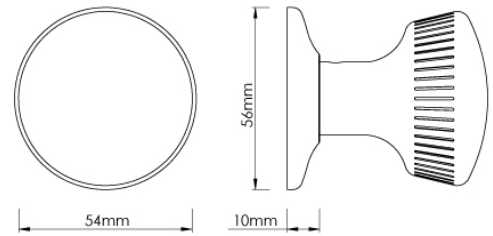

CROFT

Product Code: 112cov57d

Product Name: Brooklands Door Knob on Arc Rose

Description: The Brooklands door knob on an arc rose has linear grooves along its outward surface. Also available on a selection of roses and backplates.

Shown here in our Light Antique Brass finish.

Product Information

The Brooklands door knob on an arc rose has linear grooves along its outward surface. Also available on a selection of roses and backplates.