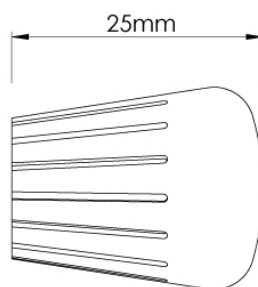

# CROFT

**Product Code:** 113

**Product Name:** Brooklands Cabinet Knob

**Description:** Named after one of Britain's first official racing track, the Brooklands cabinet knob has simple yet intricate detailing.

## Product Information

Named after one of Britain's first official racing track, the Brooklands cabinet knob has simple yet intricate detailing.

Available in all Croft finishes excluding DORB, IBMA, IBUL, MBK, ORB, RBMA, TB,