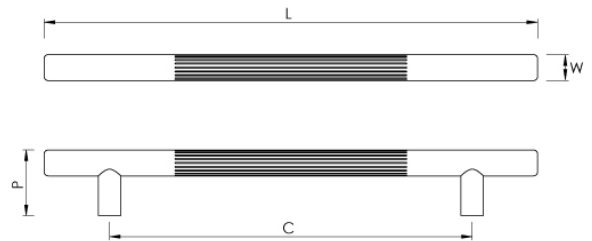

# CROFT

**Product Code:** 114

**Product Name:** Brooklands Cabinet Handle

**Description:** The Brooklands cabinet handle takes its design concept from a racing car feature originally used in the 1950's.

Shown here in our Light Antique Brass finish.

## Product Information

Our 114 is available 128, 160, 192, 224, or 256mm c/c, all 12mm dia and supplied with M4 fixing bolts.

Or move up a bar size to our 16mm dia 114A 224mm c/c supplied with M6 fixing bolts.

Sizes	L	W	D	P	Bolt Centres
114-128	152		12	30	128mm
114-160	220		12	30	160mm
114-192	252		12	30	192mm
114-224	284		12	30	224mm
114-256	316		12	30	256mm

Available in all Croft finishes excluding DORB, IBMA, IBUL, MBK, ORB, RBMA, TB,