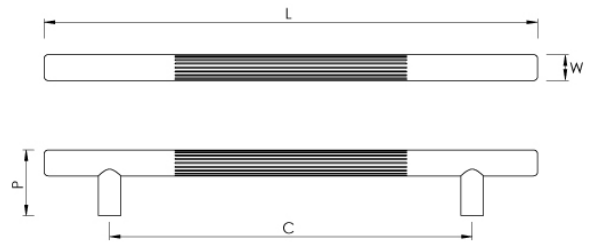

# CROFT

**Product Code:** 114

**Product Name:** Brooklands Cabinet Handle

**Description:** The Brooklands cabinet handle takes its design concept from a racing car feature originally used in the 1950's.

Shown here in our Light Antique Brass finish.

## Product Information

Our 114 is available 128, 160, 192, 224, or 256mm c/c, all 12mm dia and supplied with M4 fixing bolts.

Or move up a bar size to our 16mm dia 114A 224mm c/c supplied with M6 fixing bolts.

Sizes	L	W	D	P	Bolt Centres
114-128	152		12	30	128mm
114-160	220		12	30	160mm
114-192	252		12	30	192mm
114-224	284		12	30	224mm
114-256	316		12	30	256mm

Available in all Croft finishes excluding RBMA, TB,