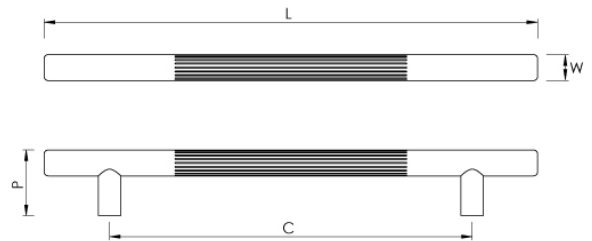

CROFT

Product Code: 114

Product Name: Brooklands Cabinet Handle

Description: The Brooklands cabinet handle takes its design concept from a racing car feature originally used in the 1950's.

Shown here in our Light Antique Brass finish.

Product Information

Our 114 is available 128, 160, 192, 224, or 256mm c/c, all 12mm dia and supplied with M4 fixing bolts.

[See product code 203 for our Brooklands Appliance Pulls.](#)

Sizes	L	W	P	Bolt Centres
114-128	152	12	30	128mm
114-160	220	12	30	160mm
114-192	252	12	30	192mm
114-224	284	12	30	224mm
114-256	316	12	30	256mm