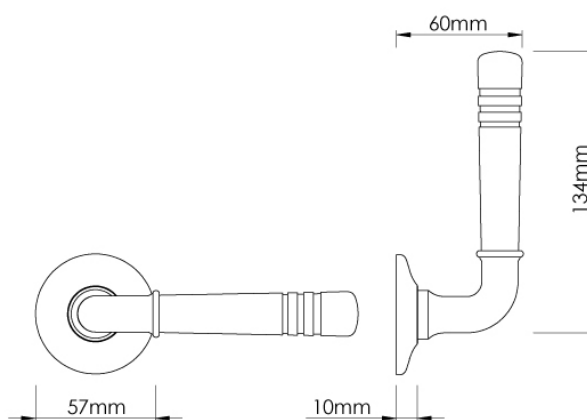

CROFT

Product Code: 115COV57d

Product Name: Legacy Door Handle on Arc Rose

Description: The Legacy door handle on an arc rose emulates the stylish striping on famous race cars from years past. Also available on a selection of roses and backplates.

Shown here in our Imitation Bronze Unlacquered finish.

Product Information

Please note sprung rose is 4mm thicker than unsprung rose.

Available in all Croft finishes excluding RBMA, TB,