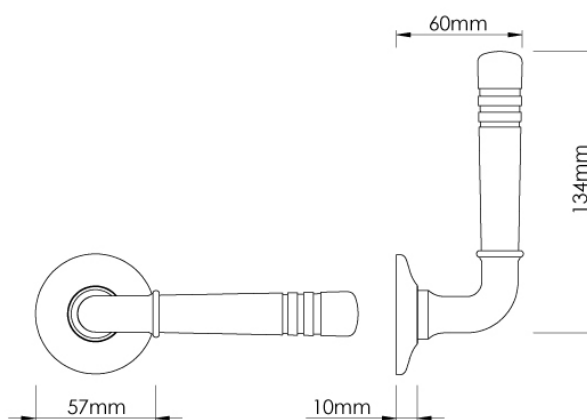

# CROFT

**Product Code:** 115COV57d

**Product Name:** Legacy Door Handle on Arc Rose

**Description:** The Legacy door handle on an arc rose emulates the stylish striping on famous race cars from years past. Also available on a selection of roses and backplates.

## Product Information

Please note sprung rose is 4mm thicker than unsprung rose.

Available in all Croft finishes excluding DORB, IBMA, IBUL, MBK, ORB, RBMA, TB,