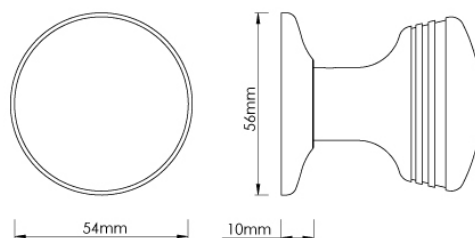

CROFT

Product Code: 116cov57d

Product Name: Legacy Door Knob on Arc Rose

Description: The Legacy door knob on an arc rose has 3 indented stripes circling its smooth outer edge. Also available on a selection of roses and backplates.

Shown here in our Imitation Bronze Unlacquered finish.

Product Information

The Legacy door knob on an arc rose has 3 indented stripes circling its smooth outer edge. Also available on a selection of roses and backplates.