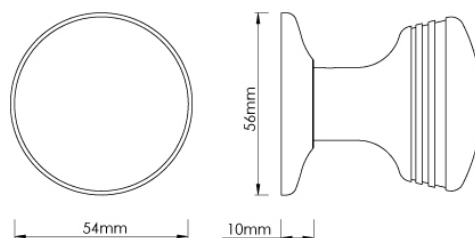

CROFT

Product Code: 116cov57d

Product Name: Legacy Door Knob on Arc Rose

Description: The Legacy door knob on an arc rose has 3 indented stripes circling its smooth outer edge. Also available on a selection of roses and backplates.

Shown here in our Midnight Carbon finish.

Product Information

The Legacy door knob on an arc rose has 3 indented stripes circling its smooth outer edge. Also available on a selection of roses and backplates.