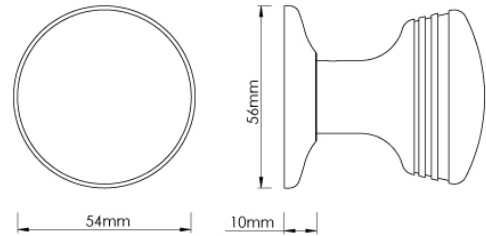

CROFT

Product Code: 116cov57d

Product Name: Legacy Door Knob on Arc Rose

Description: The Legacy door knob on an arc rose has 3 indented stripes circling its smooth outer edge. Also available on a selection of roses and backplates.

Shown here in our Imitation Bronze Unlacquered finish.

Product Information

The Legacy door knob on an arc rose has 3 indented stripes circling its smooth outer edge. Also available on a selection of roses and backplates.