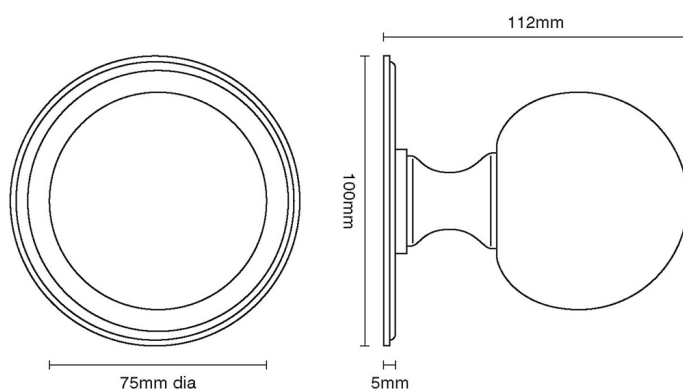

CROFT

Product Code: 6405

Product Name: Ball Centre Door Knob On Round Rose

Description: Our graceful and sophisticated ball centre door knob on stylish round rose.

Shown here in our Aged Brass finish.

Product Information

Supplied with 1 No M12 X 100mm thread and 1 No M12 Dome Nut

Also available to order as a back to back version.

Available in all Croft finishes excluding RBMA, TB,