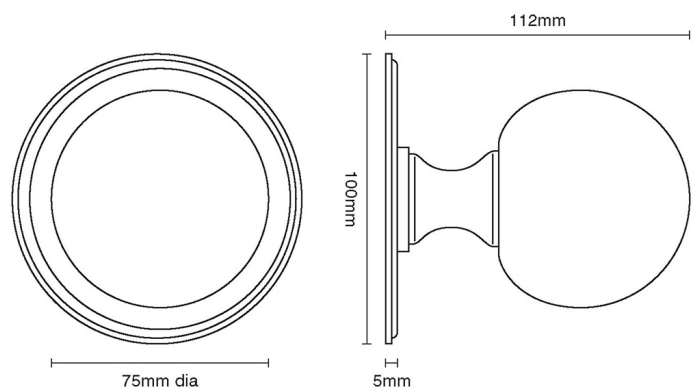

CROFT

Product Code: 6405

Product Name: Ball Centre Door Knob On Round Rose

Description: Our graceful and sophisticated ball centre door knob on stylish round rose.

Shown here in our Aged Brass finish.

Product Information

Supplied with 1 No M12 X 100mm thread and 1 No M12 Dome Nut

Also available to order as a back to back version.

Available in all Croft finishes excluding DORB, IBMA, IBUL, MBK, ORB, RBMA, TB,