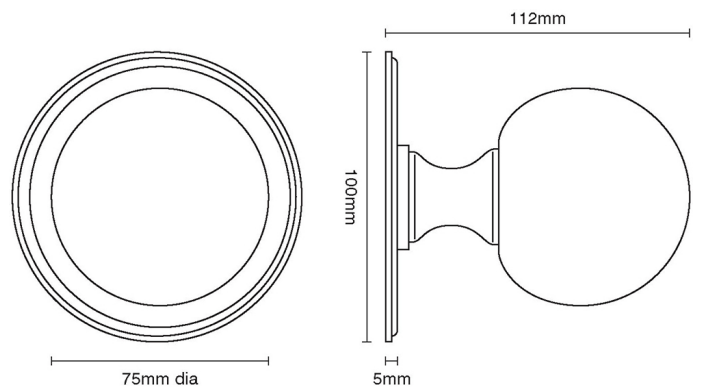

CROFT

Product Code: 6405

Product Name: Ball Centre Door Knob On Round Rose

Description: Our graceful and sophisticated ball centre door knob on stylish round rose.

Shown here in our Aged Brass finish.

Product Information

Supplied with 1 No M12 X 100mm thread and 1 No M12 Dome Nut

Also available to order as a back to back version.

Available in all Croft finishes excluding RBMA, TB,