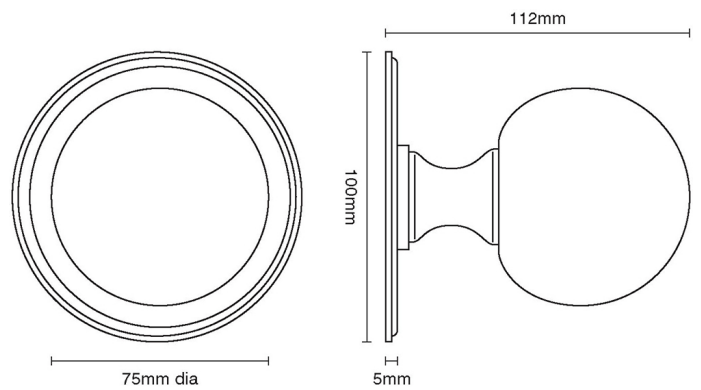

CROFT

Product Code: 6405

Product Name: Ball Centre Door Knob On Round Rose

Description: Our graceful and sophisticated ball centre door knob on stylish round rose.

Shown here in our Aged Brass finish.

Product Information

Supplied with 1 No M12 X 100mm thread and 1 No M12 Dome Nut

Also available to order as a back to back version.

Available in all Croft finishes excluding RBMA, TB,