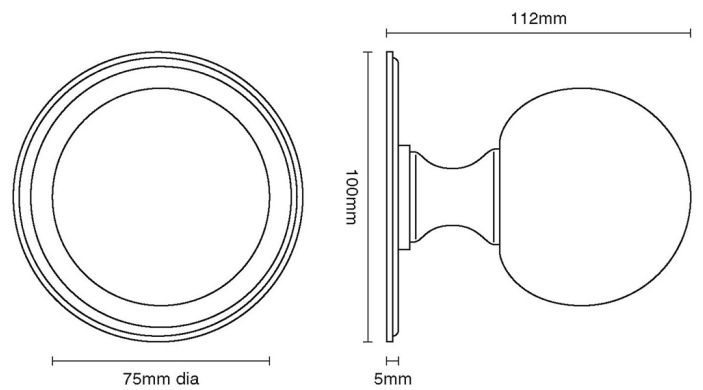

CROFT

Product Code: 6405

Product Name: Ball Centre Door Knob On Round Rose

Description: Our graceful and sophisticated ball centre door knob on stylish round rose.

Shown here in our Aged Brass finish.

Product Information

Supplied with 1 No M12 X 100mm thread and 1 No M12 Dome Nut

Also available to order as a back to back version.

Available in all Croft finishes excluding RBMA, TB,