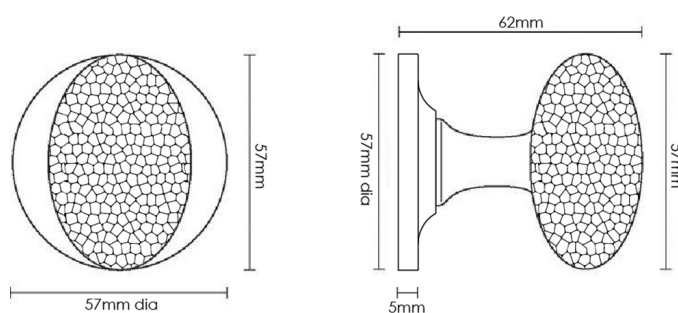

CROFT

Product Code: H1754COV57A

Product Name: Hammered Oval Knob on Plain Covered Rose

Description: From our factory in the heart of England, we meticulously transform each piece of hardware by hand to bring you the Croft 'Hammered Series', available in a wide choice of finishes.

Shown here in our Antique Brass finish.

Product Information

A two part concealed rose, supplied with 3 x Wood Screws per sub rose. Plus 1 x Grub Screw per Knob and Croft Boat Spindle. All imperial dimensions are rounded to the nearest 1/8".