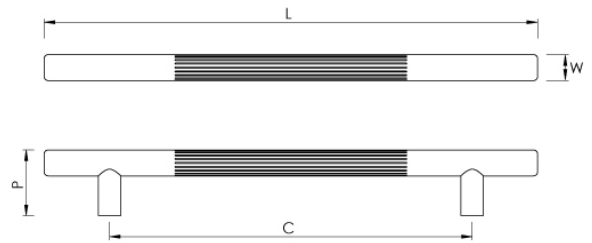

# CROFT

**Product Code:** 114A-224

**Product Name:** Brooklands Cabinet Handle

**Description:** The Brooklands cabinet handle takes its design concept from a racing car feature originally used in the 1950's.

## Product Information

Supplied with M6 fixing bolts.

Sizes	L	D	P	Bolt Centres
114A-224	305	16	40	224mm

Available in all Croft finishes excluding AGD, AB, AN, AUT, DAB, DAN, DBMA, DORB, IBMA, IBUL, LAB, MBK, ORB, PRL, PB, PBUL, CP, PN, RBMA, SB, SBUL, SC, SN, SMK, TB, ZB,