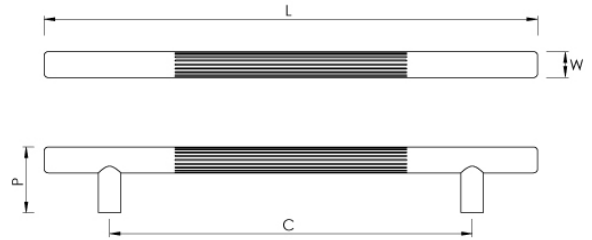

# CROFT

**Product Code:** 114A-224

**Product Name:** Brooklands Cabinet Handle

**Description:** The Brooklands cabinet handle takes its design concept from a racing car feature originally used in the 1950's.

## Product Information

Supplied with M6 fixing bolts.

Sizes	L	D	P	Bolt Centres
114A-224	305	16	40	224mm

Available in all Croft finishes excluding AGD, AB, AN, AUT, DAB, DAN, DBMA, DORB, IBMA, IBUL, LAB, MBK, ORB, PRL, PB, PBUL, CP, PN, RBMA, SB, SBUL, SC, SN, SMK, TB, ZB,