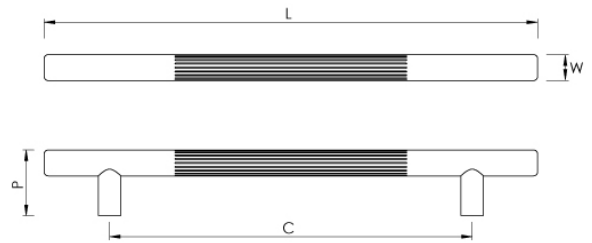

CROFT

Product Code: 114A-224

Product Name: Brooklands Cabinet Handle

Description: The Brooklands cabinet handle takes its design concept from a racing car feature originally used in the 1950's.

Shown here in our Light Antique Brass finish.

Product Information

Supplied with M6 fixing bolts.

Sizes	L	D	P	Bolt Centres
114A-224	305	16	40	224mm

Available in all Croft finishes excluding AGD, AB, AN, AUT, DAB, DAN, DBMA, DORB, IBMA, IBUL, LAB, MBK, ORB, PRL, PB, PBUL, CP, PN, RBMA, SB, SBUL, SC, SN, SMK, TB, ZB,