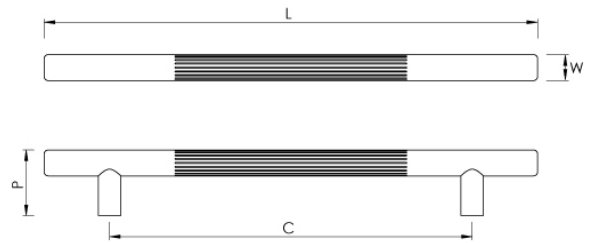

CROFT

Product Code: 114A-224

Product Name: Brooklands Cabinet Handle

Description: The Brooklands cabinet handle takes its design concept from a racing car feature originally used in the 1950's.

Shown here in our Light Antique Brass finish.

Product Information

Supplied with M6 fixing bolts.

Sizes	L	D	P	Bolt Centres
114A-224	305	16	40	224mm

Available in all Croft finishes excluding AGD, AB, AN, AUT, DAB, DAN, DBMA, DORB, IBMA, IBUL, LAB, MBK, ORB, PRL, PB, PBUL, CP, PN, RBMA, SB, SBUL, SC, SN, SMK, TB, ZB, DEB, EB, CN, DCN, MCN,