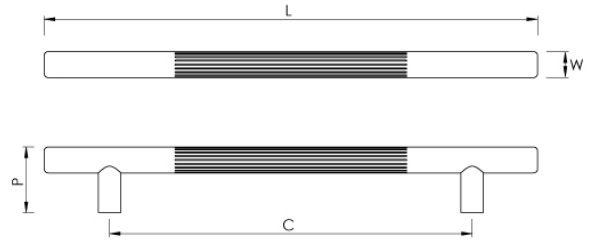

CROFT

Product Code: 114A-224

Product Name: Brooklands Cabinet Handle

Description: The Brooklands cabinet handle takes its design concept from a racing car feature originally used in the 1950's.

Shown here in our Light Antique Brass finish.

Product Information

Supplied with M6 fixing bolts.

Sizes	L	D	P	Bolt Centres
114A-224	305	16	40	224mm

Available in all Croft finishes excluding AGD, AB, AN, AUT, DAB, DAN, DBMA, DORB, IBMA, IBUL, LAB, MBK, ORB, PRL, PB, PBUL, CP, PN, RBMA, SB, SBUL, SC, SN, SMK, TB, ZB,