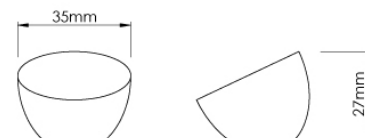

Available in all Croft finishes excluding RBMA, TB,