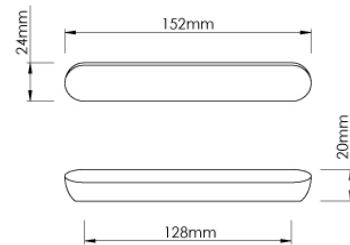

# CROFT

**Product Code:** 1830

**Product Name:** Tilt Cabinet Handle

**Description:** The Tilt Cabinet Handle, available with matching cabinet knob. choose from over 25 of our finishes & patinas.

Shown here in our Pearl Nickel finish.

## Product Information

The Tilt Cabinet Handle, available with matching cabinet knob. choose from over 25 of our finishes & patinas.

Available in all Croft finishes excluding RBMA, TB,