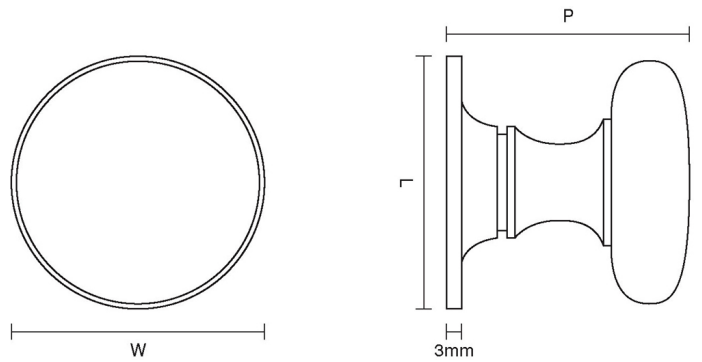

# CROFT

**Product Code:** 1100

**Product Name:** Cushion Cabinet Knob

**Description:** Cast in Solid Bronze.

Choose from 25mm, 32mm, or 38mm size options.

This product is available in Real Bronze and Tudor Bronze.

## Product Information

Supplied with a M5 x 65mm break off screw.

Sizes	L	W	P	C
25mm	25	25	25	
32mm	32	32	32	
38mm	38	38	38	

Available in all Croft finishes excluding AGD, AB, AN, AUT, DAB, DAN, DBMA, DORB, IBMA, IBUL, LAB, MBK, ORB, PRL, PB, PBUL, CP, PN, SB, SBUL, SC, SN, SMK, ZB, DEB, EB, CN, DCN, MCN,