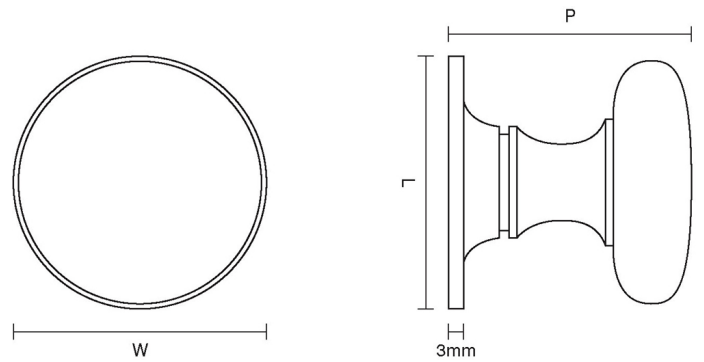

CROFT

Product Code: 1100

Product Name: Cushion Cabinet Knob

Description: Cast in Solid Bronze.

Choose from 25mm, 32mm, or 38mm size options.

This product is available in Real Bronze and Tudor Bronze.

Shown here in our Tudor Bronze finish.

Product Information

Supplied with a M5 x 65mm break off screw.

Sizes	L	W	P	C
25mm	25	25	25	
32mm	32	32	32	
38mm	38	38	38	

Available in all Croft finishes excluding AGD, AB, AN, AUT, DAB, DAN, DBMA, DORB, IBMA, IBUL, LAB, MBK, ORB, PRL, PB, PBUL, CP, PN, SB, SBUL, SC, SN, SMK, ZB,