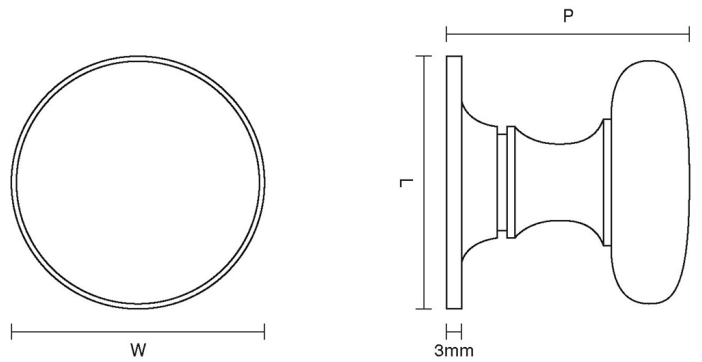

CROFT

Product Code: 1100

Product Name: Cushion Cabinet Knob

Description: Cast in Solid Bronze.

Choose from 25mm, 32mm, or 38mm size options.

This product is available in Real Bronze and Tudor Bronze.

Shown here in our Tudor Bronze finish.

Product Information

Supplied with a M5 x 65mm break off screw.

Sizes	L	W	P	C
25mm	25	25	25	
32mm	32	32	32	
38mm	38	38	38	

Available in all Croft finishes excluding AGD, AB, AN, AUT, DAB, DAN, DBMA, DORB, IBMA, IBUL, LAB, MBK, ORB, PRL, PB, PBUL, CP, PN, SB, SBUL, SC, SN, SMK, ZB,