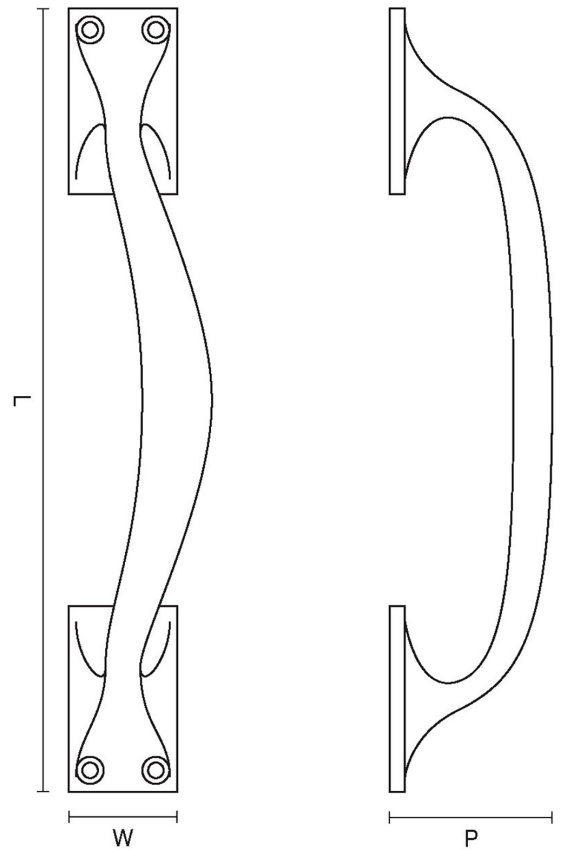

# CROFT

**Product Code:** 1653-12

**Product Name:** Pull Handle

**Description:** Cast in Solid Bronze.

This product is available in Real Bronze and Tudor Bronze.

Shown here in our Tudor Bronze finish.

## Product Information

Cast in Solid Bronze.

This product is available in Real Bronze and Tudor Bronze.

Sizes	L	W	P
12"	300	32	54

Available in all Croft finishes excluding AGD, AB, AN, AUT, DAB, DAN, DBMA, DORB, IBMA, IBUL, LAB, MBK, ORB, PRL, PB, PBUL, CP, PN, SB, SBUL, SC, SN, SMK, ZB,