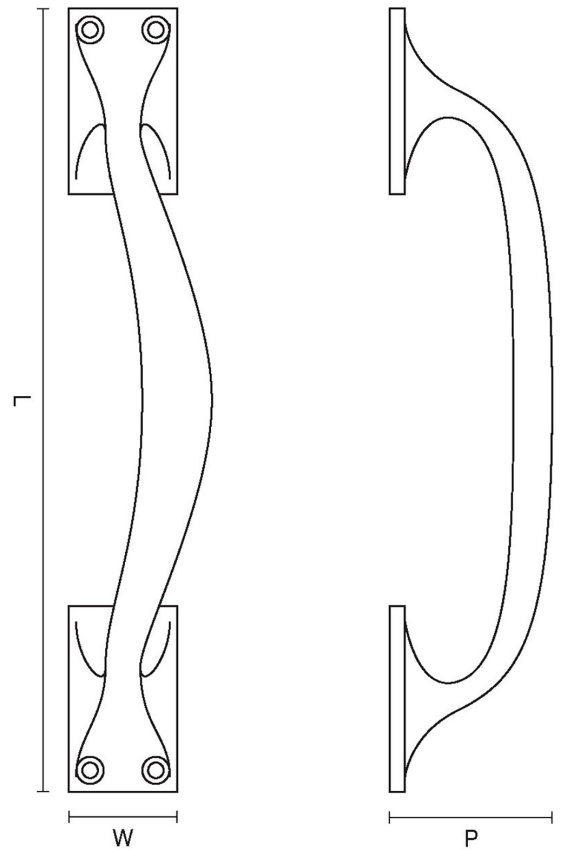

CROFT

Product Code: 1653-12

Product Name: Pull Handle

Description: Cast in Solid Bronze.

This product is available in Real Bronze and Tudor Bronze.

Shown here in our Tudor Bronze finish.

Product Information

Cast in Solid Bronze.

This product is available in Real Bronze and Tudor Bronze.

Sizes	L	W	P
12"	300	32	54

Available in all Croft finishes excluding AGD, AB, AN, AUT, DAB, DAN, DBMA, DORB, IBMA, IBUL, LAB, MBK, ORB, PRL, PB, PBUL, CP, PN, SB, SBUL, SC, SN, SMK, ZB,