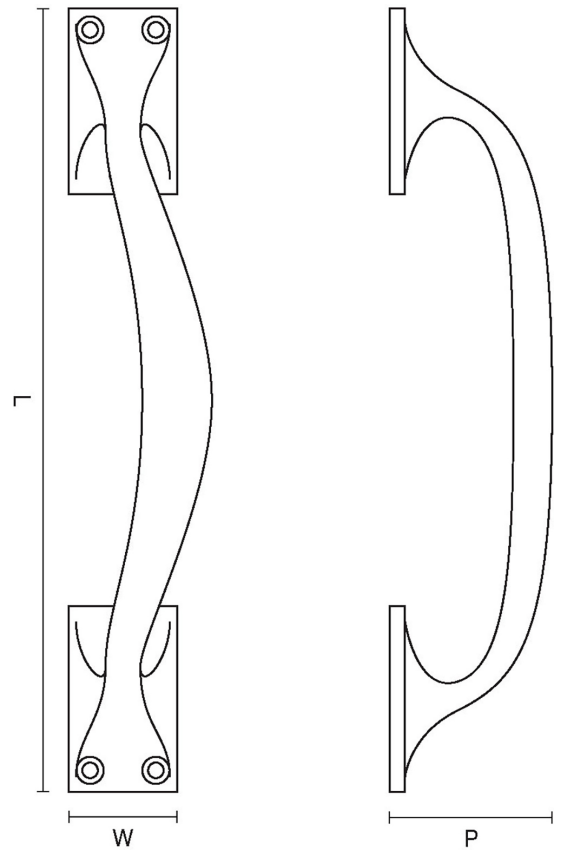

CROFT

Product Code: 1653-12

Product Name: Pull Handle

Description: Cast in Solid Bronze.

This product is available in Real Bronze and Tudor Bronze.

Shown here in our Tudor Bronze finish.

Product Information

Cast in Solid Bronze.

This product is available in Real Bronze and Tudor Bronze.

Sizes	L	W	P
12"	300	32	54

Available in all Croft finishes excluding AGD, AB, AN, AUT, DAB, DAN, DBMA, DORB, IBMA, IBUL, LAB, MBK, ORB, PRL, PB, PBUL, CP, PN, SB, SBUL, SC, SN, SMK, ZB, DEB, EB, CN, DCN, MCN,