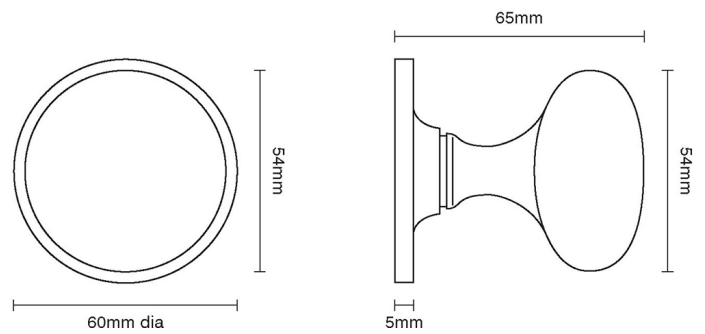

Available in all Croft finishes excluding AGD, AB, AN, AUT, DAB, DAN, DBMA, DORB, IBMA, IBUL, LAB, MBK, ORB, PRL, PB, PBUL, CP, PN, SB, SBUL, SC, SN, SMK, ZB,