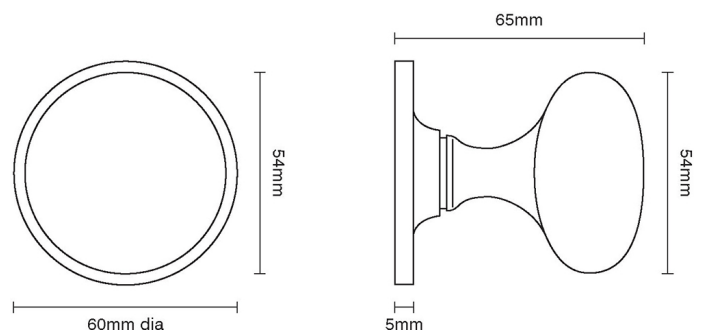

Available in all Croft finishes excluding AGD, AB, AN, AUT, DAB, DAN, DBMA, DORB, IBMA, IBUL, LAB, MBK, ORB, PRL, PB, PBUL, CP, PN, SB, SBUL, SC, SN, SMK, ZB,