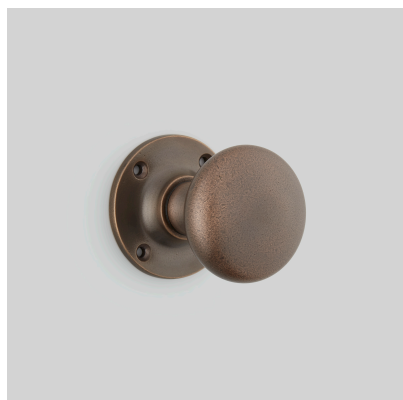

CROFT

Product Code: 1757

Product Name: Cushion Door Knob

Description: Part of the Cast Bronze Collection.

This product is available in Real Bronze and Tudor Bronze.

Shown here in our Tudor Bronze finish.

Product Information

Part of the Cast Bronze Collection.

This product is available in Real Bronze and Tudor Bronze.

Available in all Croft finishes excluding AGD, AB, AN, AUT, DAB, DAN, DBMA, DORB, IBMA, IBUL, LAB, MBK, ORB, PRL, PB, PBUL, CP, PN, SB, SBUL, SC, SN, SMK, ZB, DEB, EB, CN, DCN, MCN,