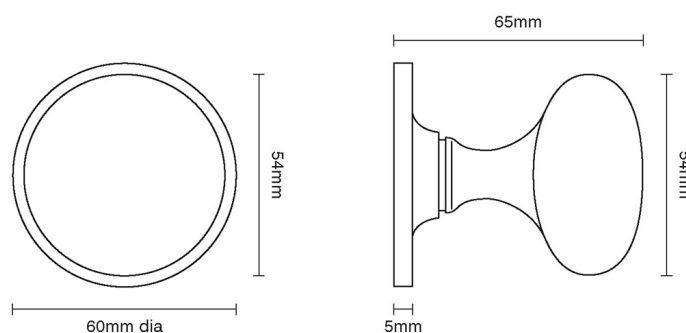

Available in all Croft finishes excluding AGD, AB, AN, AUT, DAB, DAN, DBMA, DORB, IBMA, IBUL, LAB, MBK, ORB, PRL, PB, PBUL, CP, PN, SB, SBUL, SC, SN, SMK, ZB, DEB, EB, CN, DCN, MCN,