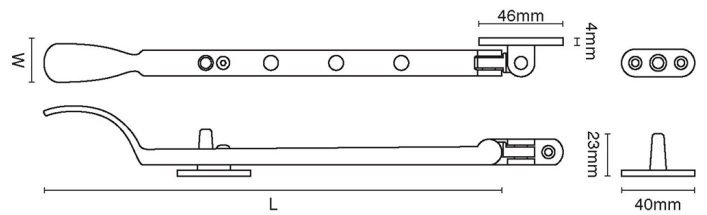

CROFT

Product Code: 1759L-12

Product Name: 12 Lockable Spoon End Casement Stay

Description: Our spoon-end casement stay, crafted from cast bronze.

This product is available in Real Bronze and Tudor Bronze.

Shown here in our Tudor Bronze finish.

Product Information

Our spoon-end casement stay, crafted from cast bronze.

This product is available in Real Bronze and Tudor Bronze.

| Sizes | L | W |
|-------|-----|----|
| 12" | 305 | 20 |