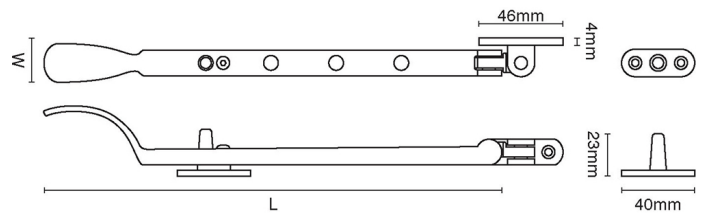

# CROFT

**Product Code:** 1759L-12

**Product Name:** 12 Lockable Spoon End Casement Stay

**Description:** Our spoon-end casement stay, crafted from cast bronze.

This product is available in Real Bronze and Tudor Bronze.

## Product Information

Our spoon-end casement stay, crafted from cast bronze.

This product is available in Real Bronze and Tudor Bronze.

Sizes	L	W
12"	305	20

Available in all Croft finishes excluding AGD, AB, AN, AUT, DAB, DAN, DBMA, DORB, IBMA, IBUL, LAB, MBK, ORB, PRL, PB, PBUL, CP, PN, SB, SBUL, SC, SN, SMK, ZB, DEB, EB, CN, DCN, MCN,