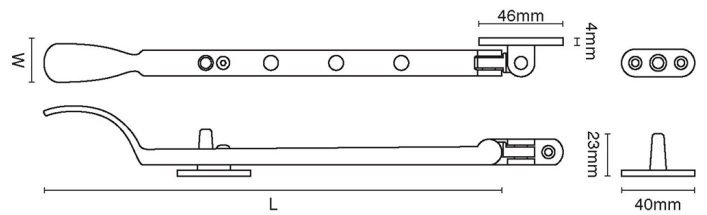

CROFT

Product Code: 1759L-12

Product Name: 12 Lockable Spoon End Casement Stay

Description: Our spoon-end casement stay, crafted from cast bronze.

This product is available in Real Bronze and Tudor Bronze.

Shown here in our Tudor Bronze finish.

Product Information

Our spoon-end casement stay, crafted from cast bronze.

This product is available in Real Bronze and Tudor Bronze.

Sizes	L	W
12"	305	20

Available in all Croft finishes excluding AGD, AB, AN, AUT, DAB, DAN, DBMA, DORB, IBMA, IBUL, LAB, MBK, ORB, PRL, PB, PBUL, CP, PN, SB, SBUL, SC, SN, SMK, ZB,