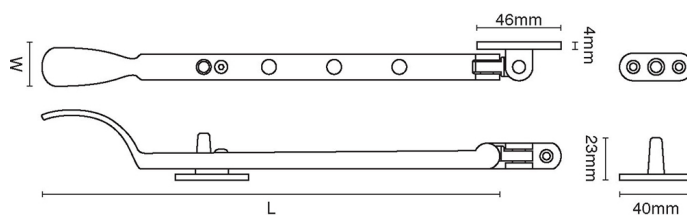

CROFT

Product Code: 1759L-12

Product Name: 12 Lockable Spoon End Casement Stay

Description: Our spoon-end casement stay, crafted from cast bronze.

This product is available in Real Bronze and Tudor Bronze.

Shown here in our Tudor Bronze finish.

Product Information

Our spoon-end casement stay, crafted from cast bronze.

This product is available in Real Bronze and Tudor Bronze.

Sizes	L	W
12"	305	20

Available in all Croft finishes excluding AGD, AB, AN, AUT, DAB, DAN, DBMA, DORB, IBMA, IBUL, LAB, MBK, ORB, PRL, PB, PBUL, CP, PN, SB, SBUL, SC, SN, SMK, ZB,