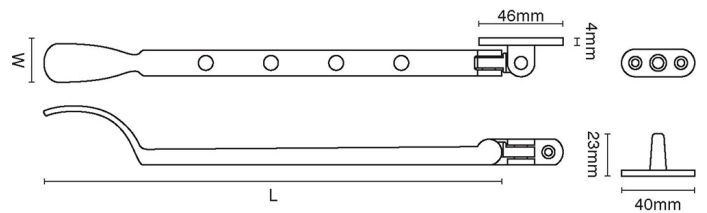

# CROFT

**Product Code:** 1759-12

**Product Name:** Spoon End Casement Stay

**Description:** Our Spoon End Casement Stay, crafted from cast bronze.

This product is available in Real Bronze and Tudor Bronze.

### Product Information

Our Spoon End Casement Stay, crafted from cast bronze.

This product is available in Real Bronze and Tudor Bronze.

Sizes	L	W
12"	305	20

Available in all Croft finishes excluding AGD, AB, AN, AUT, DAB, DAN, DBMA, DORB, IBMA, IBUL, LAB, MBK, ORB, PRL, PB, PBUL, CP, PN, SB, SBUL, SC, SN, SMK, ZB,