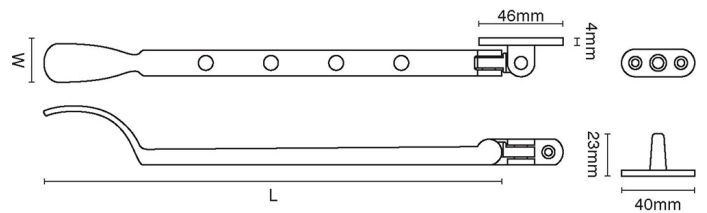

Sizes	L	W
12"	305	20

Available in all Croft finishes excluding AGD, AB, AN, AUT, DAB, DAN, DBMA, DORB, IBMA, IBUL, LAB, MBK, ORB, PRL, PB, PBUL, CP, PN, SB, SBUL, SC, SN, SMK, ZB,