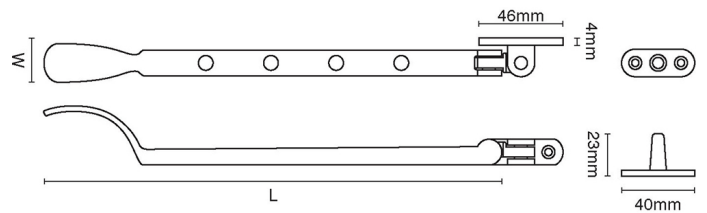

CROFT

Product Code: 1759-12

Product Name: Spoon End Casement Stay

Description: Our Spoon End Casement Stay, crafted from cast bronze.

This product is available in Real Bronze and Tudor Bronze.

Shown here in our Tudor Bronze finish.

Product Information

Our Spoon End Casement Stay, crafted from cast bronze.

This product is available in Real Bronze and Tudor Bronze.

Sizes	L	W
12"	305	20

Available in all Croft finishes excluding AGD, AB, AN, AUT, DAB, DAN, DBMA, DORB, IBMA, IBUL, LAB, MBK, ORB, PRL, PB, PBUL, CP, PN, SB, SBUL, SC, SN, SMK, ZB, DEB, EB, CN, DCN, MCN,