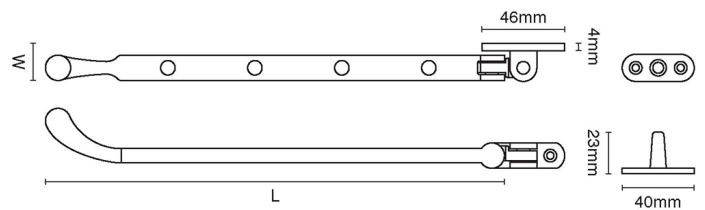

CROFT

Product Code: 1791

Product Name: Bulb End Casement Stay

Description: Crafted from cast bronze, choose our 10" or 12" sizes.

This product is available in Real Bronze and Tudor Bronze.

Shown here in our Real Bronze finish.

Product Information

Crafted from cast bronze, choose our 10" or 12" sizes.

This product is available in Real Bronze and Tudor Bronze.

Sizes	L	W
10"	254	16
12"	305	16

Available in all Croft finishes excluding AGD, AB, AN, AUT, DAB, DAN, DBMA, DORB, IBMA, IBUL, LAB, MBK, ORB, PRL, PB, PBUL, CP, PN, SB, SBUL, SC, SN, SMK, ZB,