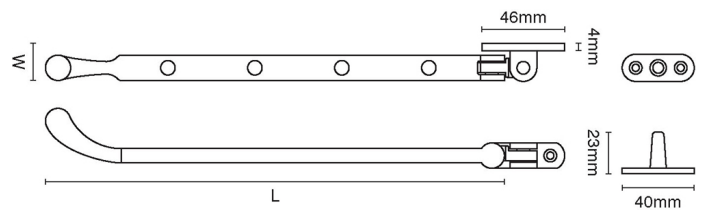

# CROFT

**Product Code:** 1791

**Product Name:** Bulb End Casement Stay

**Description:** Crafted from cast bronze, choose our 10" or 12" sizes.

This product is available in Real Bronze and Tudor Bronze.

Shown here in our Real Bronze finish.

## Product Information

Crafted from cast bronze, choose our 10" or 12" sizes.

This product is available in Real Bronze and Tudor Bronze.

Sizes	L	W
10"	254	16
12"	305	16

Available in all Croft finishes excluding AGD, AB, AN, AUT, DAB, DAN, DBMA, DORB, IBMA, IBUL, LAB, MBK, ORB, PRL, PB, PBUL, CP, PN, SB, SBUL, SC, SN, SMK, ZB,