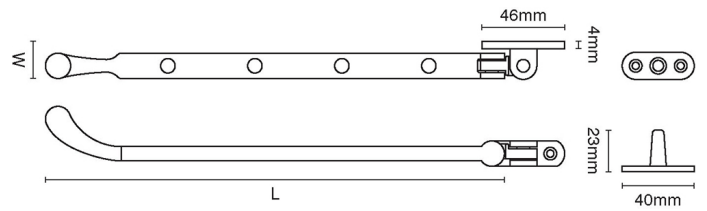

CROFT

Product Code: 1791

Product Name: Bulb End Casement Stay

Description: Crafted from cast bronze, choose our 10" or 12" sizes.

This product is available in Real Bronze and Tudor Bronze.

Shown here in our Real Bronze finish.

Product Information

Crafted from cast bronze, choose our 10" or 12" sizes.

This product is available in Real Bronze and Tudor Bronze.

Sizes	L	W
10"	254	16
12"	305	16

Available in all Croft finishes excluding AGD, AB, AN, AUT, DAB, DAN, DBMA, DORB, IBMA, IBUL, LAB, MBK, ORB, PRL, PB, PBUL, CP, PN, SB, SBUL, SC, SN, SMK, ZB, DEB, EB, CN, DCN, MCN,