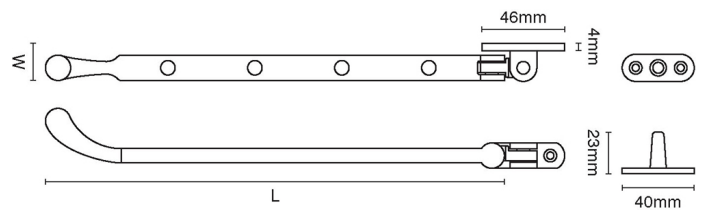

CROFT

Product Code: 1791

Product Name: Bulb End Casement Stay

Description: Crafted from cast bronze, choose our 10" or 12" sizes.

This product is available in Real Bronze and Tudor Bronze.

Shown here in our Real Bronze finish.

Product Information

Crafted from cast bronze, choose our 10" or 12" sizes.

This product is available in Real Bronze and Tudor Bronze.

| Sizes | L | W |
|-------|-----|----|
| 10" | 254 | 16 |
| 12" | 305 | 16 |