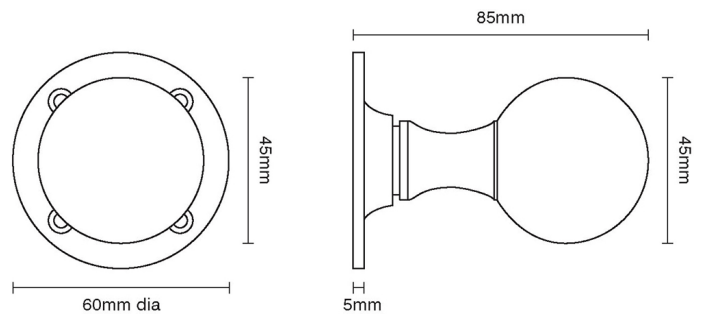

Available in all Croft finishes excluding AGD, AB, AN, AUT, DAB, DAN, DBMA, DORB, IBMA, IBUL, LAB, MBK, ORB, PRL, PB, PBUL, CP, PN, SB, SBUL, SC, SN, SMK, ZB, DEB, EB, CN, DCN, MCN,