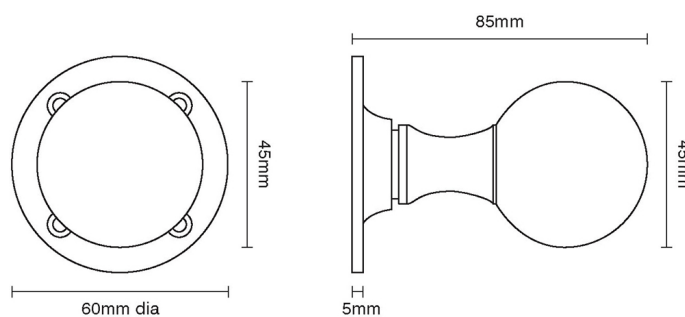

Available in all Croft finishes excluding AGD, AB, AN, AUT, DAB, DAN, DBMA, DORB, IBMA, IBUL, LAB, MBK, ORB, PRL, PB, PBUL, CP, PN, SB, SBUL, SC, SN, SMK, ZB,