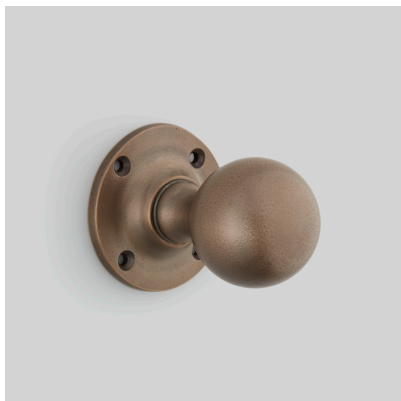

# CROFT

**Product Code:** 1756

**Product Name:** Ball Door Knob

**Description:** Crafted from Cast Bronze.

This product is available in Real Bronze and Tudor Bronze.

Shown here in our Tudor Bronze finish.

## Product Information

Crafted from Cast Bronze.

This product is available in Real Bronze and Tudor Bronze.

Available in all Croft finishes excluding AGD, AB, AN, AUT, DAB, DAN, DBMA, DORB, IBMA, IBUL, LAB, MBK, ORB, PRL, PB, PBUL, CP, PN, SB, SBUL, SC, SN, SMK, ZB,