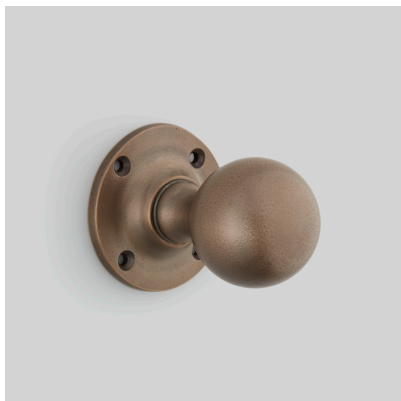

CROFT

Product Code: 1756

Product Name: Ball Door Knob

Description: Crafted from Cast Bronze.

This product is available in Real Bronze and Tudor Bronze.

Shown here in our Tudor Bronze finish.

Product Information

Crafted from Cast Bronze.

This product is available in Real Bronze and Tudor Bronze.

Available in all Croft finishes excluding AGD, AB, AN, AUT, DAB, DAN, DBMA, DORB, IBMA, IBUL, LAB, MBK, ORB, PRL, PB, PBUL, CP, PN, SB, SBUL, SC, SN, SMK, ZB,