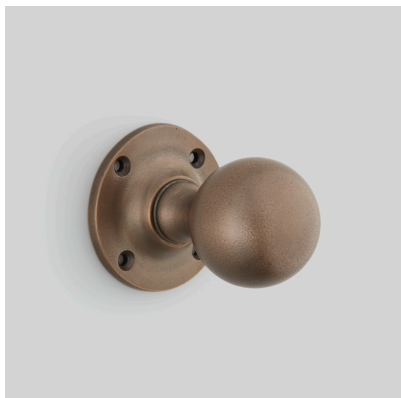

CROFT

Product Code: 1756

Product Name: Ball Door Knob

Description: Crafted from Cast Bronze.

This product is available in Real Bronze and Tudor Bronze.

Shown here in our Tudor Bronze finish.

Product Information

Crafted from Cast Bronze.

This product is available in Real Bronze and Tudor Bronze.

Available in all Croft finishes excluding AGD, AB, AN, AUT, DAB, DAN, DBMA, DORB, IBMA, IBUL, LAB, MBK, ORB, PRL, PB, PBUL, CP, PN, SB, SBUL, SC, SN, SMK, ZB,