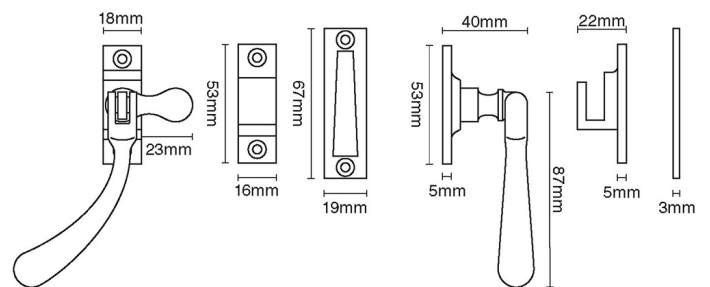

CROFT

Product Code: 1792-MP&HP

Product Name: Bulb End Casement Fastener

Description: Crafted from Cast Bronze.

This product is available in Real Bronze and Tudor Bronze.

Shown here in our Real Bronze finish.

Product Information

Complete with a Hook and Mortice Plate

Available in all Croft finishes excluding AGD, AB, AN, AUT, DAB, DAN, DBMA, DORB, IBMA, IBUL, LAB, MBK, ORB, PRL, PB, PBUL, CP, PN, SB, SBUL, SC, SN, SMK, ZB,