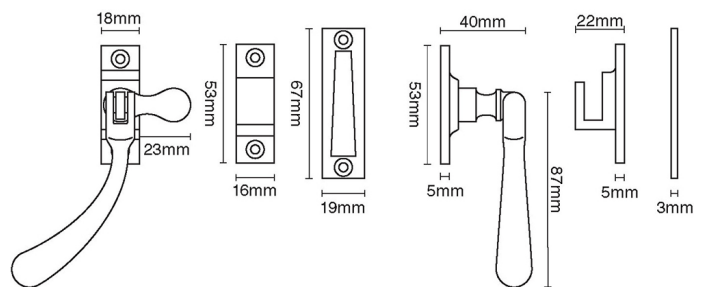

CROFT

Product Code: 1792-MP&HP

Product Name: Bulb End Casement Fastener

Description: Crafted from Cast Bronze.

This product is available in Real Bronze and Tudor Bronze.

Shown here in our Real Bronze finish.

Product Information

Complete with a Hook and Mortice Plate

Available in all Croft finishes excluding AGD, AB, AN, AUT, DAB, DAN, DBMA, DORB, IBMA, IBUL, LAB, MBK, ORB, PRL, PB, PBUL, CP, PN, SB, SBUL, SC, SN, SMK, ZB,