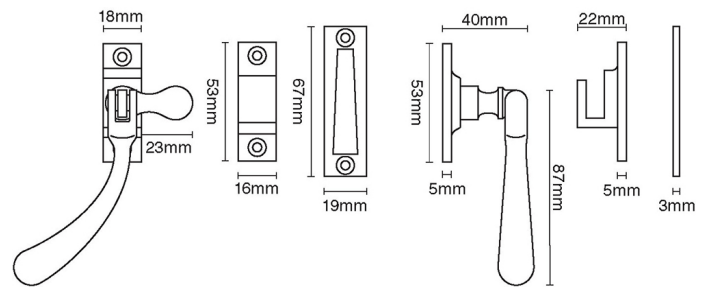

# CROFT

**Product Code:** 1792-MP&HP

**Product Name:** Bulb End Casement Fastener

**Description:** Crafted from Cast Bronze.

This product is available in Real Bronze and Tudor Bronze.

Shown here in our Real Bronze finish.

## Product Information

Complete with a Hook and Mortice Plate

Available in all Croft finishes excluding AGD, AB, AN, AUT, DAB, DAN, DBMA, DORB, IBMA, IBUL, LAB, MBK, ORB, PRL, PB, PBUL, CP, PN, SB, SBUL, SC, SN, SMK, ZB,