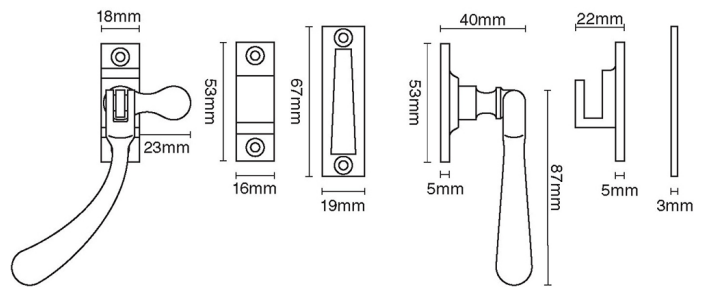

CROFT

Product Code: 1792-MP&HP

Product Name: Bulb End Casement Fastener

Description: Crafted from Cast Bronze.

This product is available in Real Bronze and Tudor Bronze.

Shown here in our Real Bronze finish.

Product Information

Complete with a Hook and Mortice Plate

Available in all Croft finishes excluding AGD, AB, AN, AUT, DAB, DAN, DBMA, DORB, IBMA, IBUL, LAB, MBK, ORB, PRL, PB, PBUL, CP, PN, SB, SBUL, SC, SN, SMK, ZB,