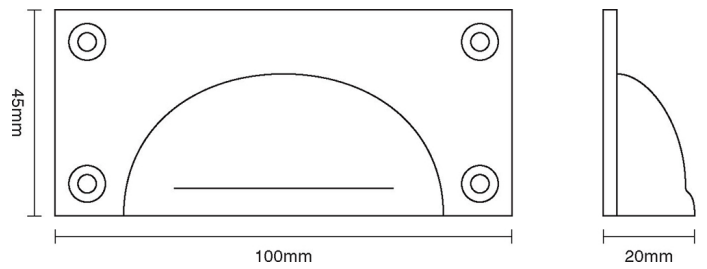

Available in all Croft finishes excluding AGD, AB, AN, AUT, DAB, DAN, DBMA, DORB, IBMA, IBUL, LAB, MBK, ORB, PRL, PB, PBUL, CP, PN, SB, SBUL, SC, SN, SMK, ZB,