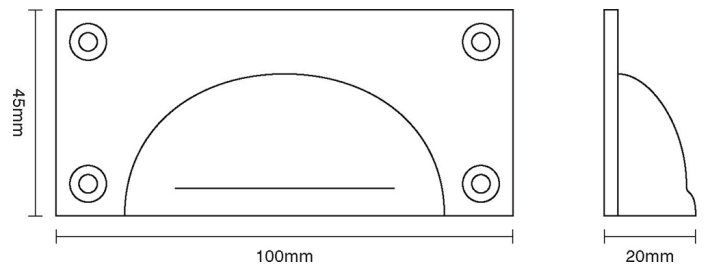

Available in all Croft finishes excluding AGD, AB, AN, AUT, DAB, DAN, DBMA, DORB, IBMA, IBUL, LAB, MBK, ORB, PRL, PB, PBUL, CP, PN, SB, SBUL, SC, SN, SMK, ZB,