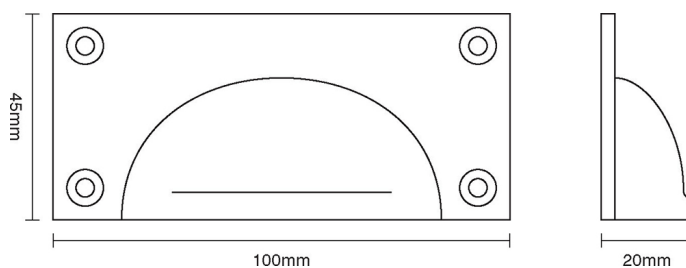

Available in all Croft finishes excluding AGD, AB, AN, AUT, DAB, DAN, DBMA, DORB, IBMA, IBUL, LAB, MBK, ORB, PRL, PB, PBUL, CP, PN, SB, SBUL, SC, SN, SMK, ZB,