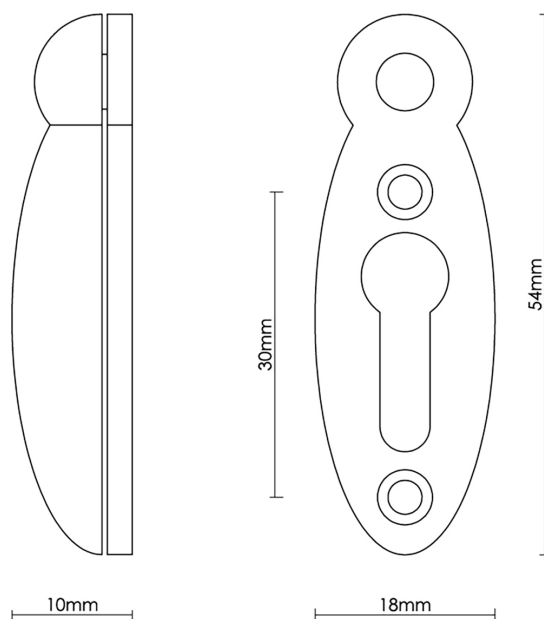

Available in all Croft finishes excluding AGD, AB, AN, AUT, DAB, DAN, DBMA, DORB, IBMA, IBUL, LAB, MBK, ORB, PRL, PB, PBUL, CP, PN, SB, SBUL, SC, SN, SMK, ZB,