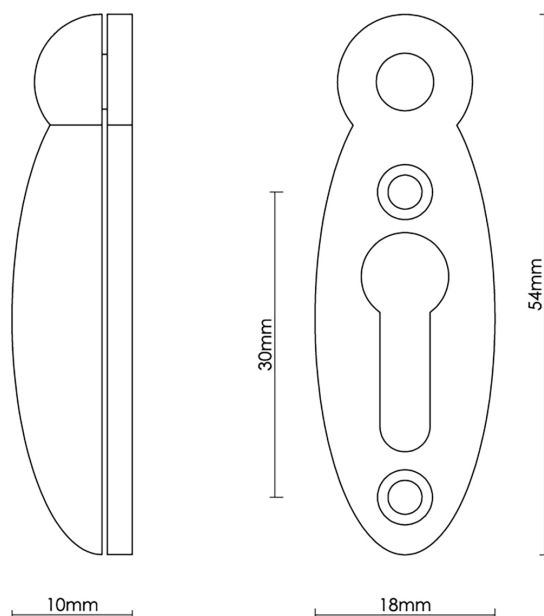

Available in all Croft finishes excluding AGD, AB, AN, AUT, DAB, DAN, DBMA, DORB, IBMA, IBUL, LAB, MBK, ORB, PRL, PB, PBUL, CP, PN, SB, SBUL, SC, SN, SMK, ZB,