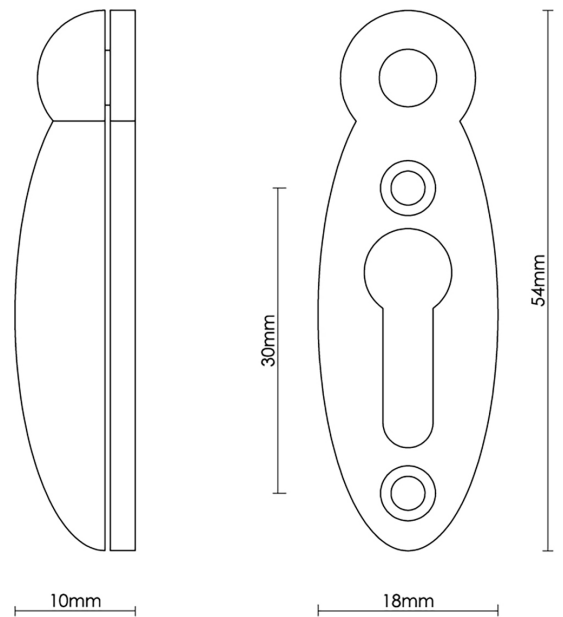

Available in all Croft finishes excluding AGD, AB, AN, AUT, DAB, DAN, DBMA, DORB, IBMA, IBUL, LAB, MBK, ORB, PRL, PB, PBUL, CP, PN, SB, SBUL, SC, SN, SMK, ZB,