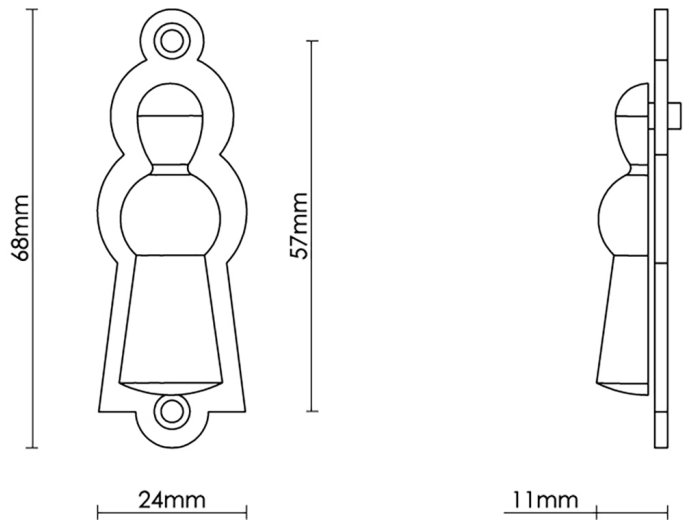

Available in all Croft finishes excluding AGD, AB, AN, AUT, DAB, DAN, DBMA, DORB, IBMA, IBUL, LAB, MBK, ORB, PRL, PB, PBUL, CP, PN, SB, SBUL, SC, SN, SMK, ZB,