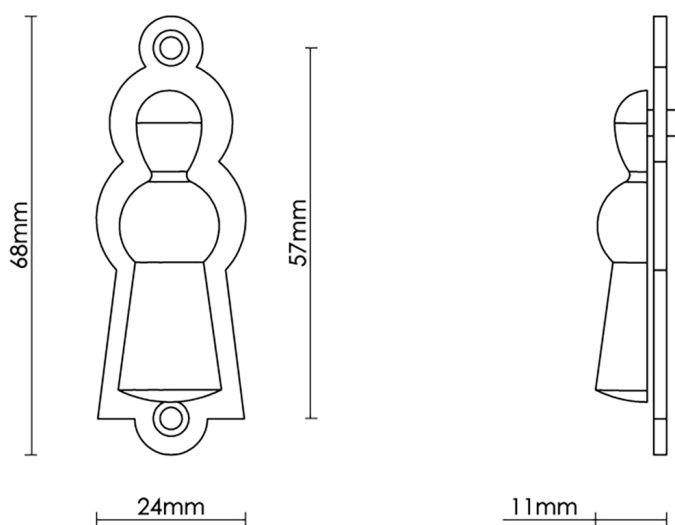

Available in all Croft finishes excluding AGD, AB, AN, AUT, DAB, DAN, DBMA, DORB, IBMA, IBUL, LAB, MBK, ORB, PRL, PB, PBUL, CP, PN, SB, SBUL, SC, SN, SMK, ZB,