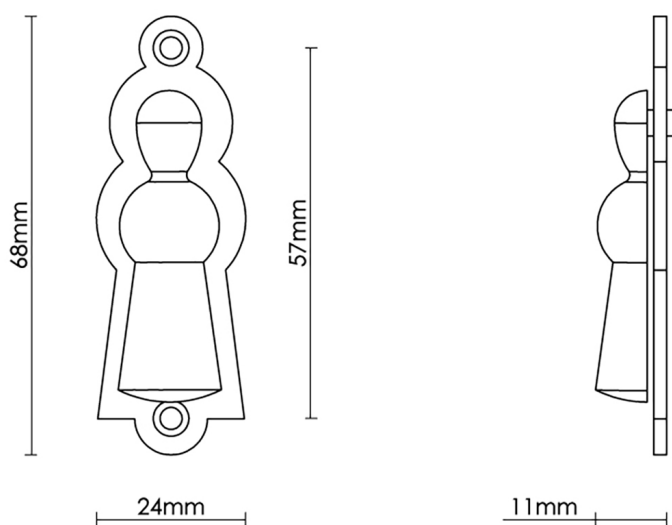

Available in all Croft finishes excluding AGD, AB, AN, AUT, DAB, DAN, DBMA, DORB, IBMA, IBUL, LAB, MBK, ORB, PRL, PB, PBUL, CP, PN, SB, SBUL, SC, SN, SMK, ZB,