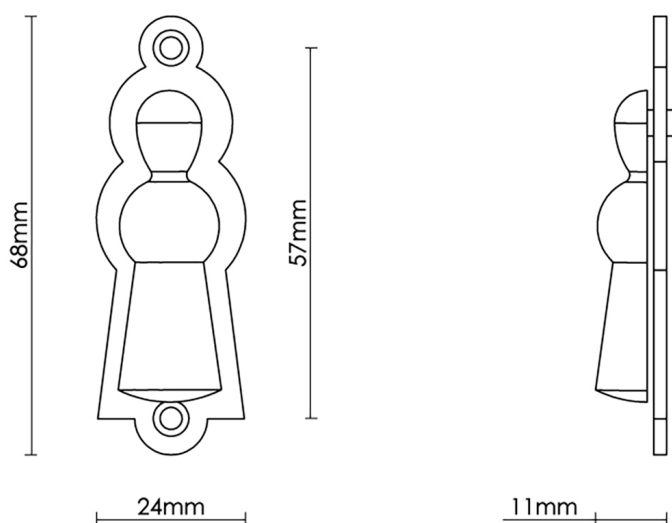

Available in all Croft finishes excluding AGD, AB, AN, AUT, DAB, DAN, DBMA, DORB, IBMA, IBUL, LAB, MBK, ORB, PRL, PB, PBUL, CP, PN, SB, SBUL, SC, SN, SMK, ZB,