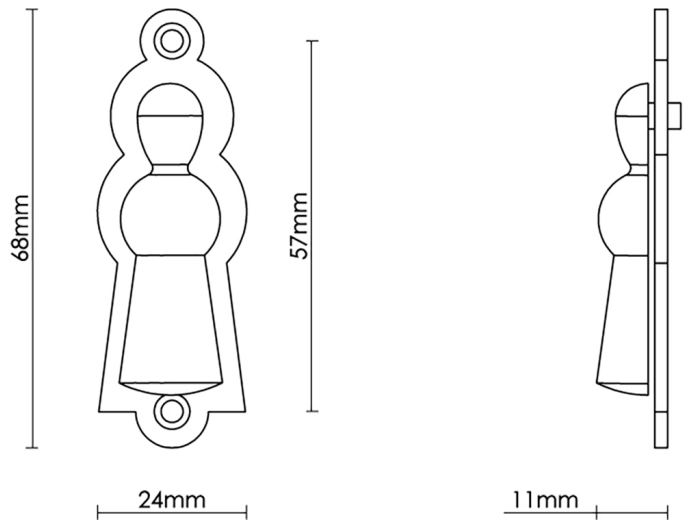

Available in all Croft finishes excluding AGD, AB, AN, AUT, DAB, DAN, DBMA, DORB, IBMA, IBUL, LAB, MBK, ORB, PRL, PB, PBUL, CP, PN, SB, SBUL, SC, SN, SMK, ZB, DEB, EB, CN, DCN, MCN,