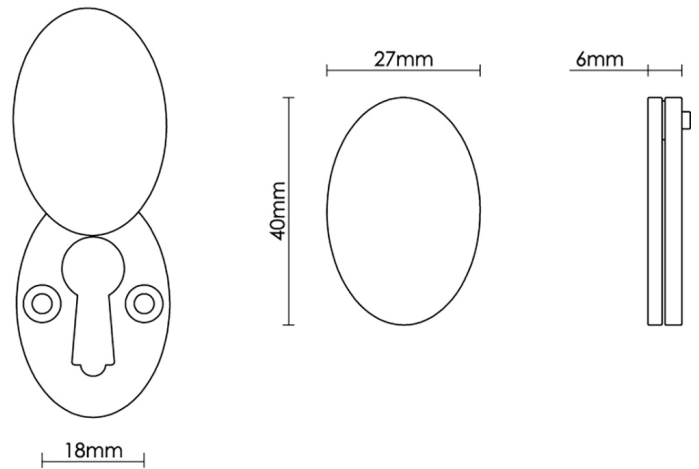

Available in all Croft finishes excluding AGD, AB, AN, AUT, DAB, DAN, DBMA, DORB, IBMA, IBUL, LAB, MBK, ORB, PRL, PB, PBUL, CP, PN, SB, SBUL, SC, SN, SMK, ZB,