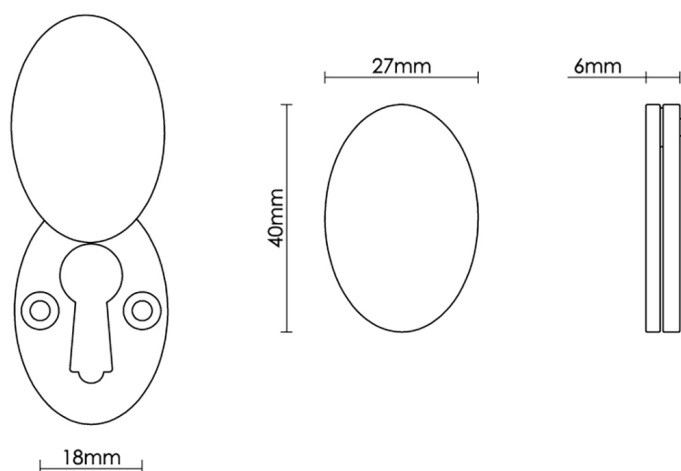

Available in all Croft finishes excluding AGD, AB, AN, AUT, DAB, DAN, DBMA, DORB, IBMA, IBUL, LAB, MBK, ORB, PRL, PB, PBUL, CP, PN, SB, SBUL, SC, SN, SMK, ZB,