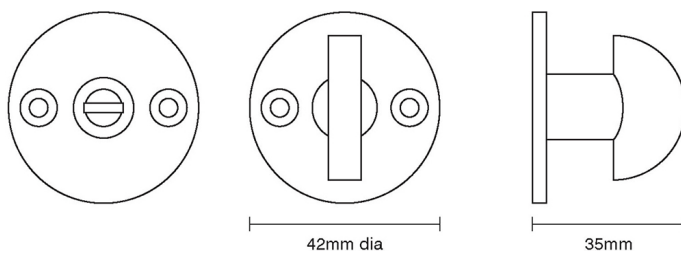

Available in all Croft finishes excluding AGD, AB, AN, AUT, DAB, DAN, DBMA, DORB, IBMA, IBUL, LAB, MBK, ORB, PRL, PB, PBUL, CP, PN, SB, SBUL, SC, SN, SMK, ZB,