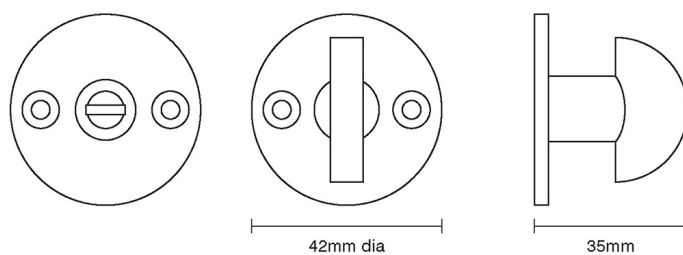

Available in all Croft finishes excluding AGD, AB, AN, AUT, DAB, DAN, DBMA, DORB, IBMA, IBUL, LAB, MBK, ORB, PRL, PB, PBUL, CP, PN, SB, SBUL, SC, SN, SMK, ZB, DEB, EB, CN, DCN, MCN,